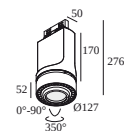

313 031 21 833 ADM ED5 YOU-TURN ON OPTO 30 83055 ADM DIM5