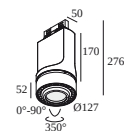

SUPERNOVA XS PIVOT ADM

274 88 3224 ADM ED5 SUPERNOVA XS PIVOT 330 ADM DIM5

TRACK 3F DIM H

200 14 430 TRACK 3F DIM H 3m

YOU-TURN ADM

313 031 21 821 ADM ED5 YOU-TURN ON OPTO 30 82715 ADM DIM5

313 031 21 822 ADM ED5 YOU-TURN ON OPTO 30 82733 ADM DIM5