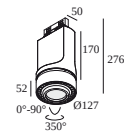

SUPERNOVA XS PIVOT ADM

274 88 3224 ADM ED5 SUPERNOVA XS PIVOT 330 ADM DIM5

TRACK 3F DIM H

200 14 430 TRACK 3F DIM H 3m

YOU-TURN ADM

313 031 21 821 ADM ED5 YOU-TURN ON OPTO 30 82715 ADM DIM5

313 031 21 822 ADM ED5 YOU-TURN ON OPTO 30 82733 ADM DIM5