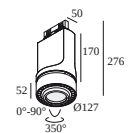

SUPERNOVA XS PIVOT ADM

274 88 3224 ADM ED5 SUPERNOVA XS PIVOT 330 ADM DIM5

TRACK 3F DIM H

200 14 430 TRACK 3F DIM H 3m

YOU-TURN ADM

313 031 21 821 ADM ED5 YOU-TURN ON OPTO 30 82715 ADM DIM5

313 031 21 822 ADM ED5 YOU-TURN ON OPTO 30 82733 ADM DIM5