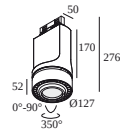

SUPER-OH XS PIVOT ADM

308 22 03 83 ADM ED8 SUPER-OH! XS PIVOT 39 ADM DIM8

SUPERNOVA XS PIVOT ADM

274 88 3224 ADM ED5 SUPERNOVA XS PIVOT 330 ADM DIM5

TRACK 3F DIM H

200 14 430 TRACK 3F DIM H 3m

YOU-TURN ADM

313 031 21 821 ADM ED5 YOU-TURN ON OPTO 30 82715 ADM DIM5