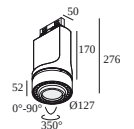

313 031 21 823 ADM ED5 YOU-TURN ON OPTO 30 82755 ADM DIM5