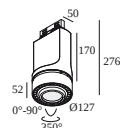

SUPER-OH XS PIVOT ADM

308 22 03 83 ADM ED8 SUPER-OH! XS PIVOT 39 ADM DIM8

SUPERNOVA XS PIVOT ADM

274 88 3224 ADM ED5 SUPERNOVA XS PIVOT 330 ADM DIM5

TRACK 3F DIM H

200 14 430 TRACK 3F DIM H 3m

YOU-TURN ADM

313 031 21 821 ADM ED5 YOU-TURN ON OPTO 30 82715 ADM DIM5

313 031 21 833 ADM ED5 YOU-TURN ON OPTO 30 83055 ADM DIM5

DELTALIGHT

TRACK 3F DIM H 2m

200 14 420 B

313 031 21 921 ADM ED5 YOU-TURN ON OPTO 30 92715 ADM DIM5

313 031 21 922 ADM ED5 YOU-TURN ON OPTO 30 92733 ADM DIM5