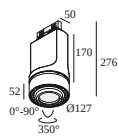

SUPER-OH XS PIVOT ADM

308 22 03 83 ADM ED8 SUPER-OH! XS PIVOT 39 ADM DIM8

SUPERNOVA XS PIVOT ADM

274 88 3224 ADM ED5 SUPERNOVA XS PIVOT 330 ADM DIM5

TRACK 3F DIM H

200 14 430 TRACK 3F DIM H 3m

YOU-TURN ADM

313 031 21 821 ADM ED5 YOU-TURN ON OPTO 30 82715 ADM DIM5

313 031 21 833 ADM ED5 YOU-TURN ON OPTO 30 83055 ADM DIM5

DELTALIGHT

TRACK 3F DIM H 2m

200 14 420 B

313 031 21 921 ADM ED5 YOU-TURN ON OPTO 30 92715 ADM DIM5

313 031 21 922 ADM ED5 YOU-TURN ON OPTO 30 92733 ADM DIM5