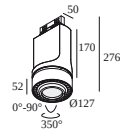

SUPER-OH XS PIVOT ADM

308 22 03 83 ADM ED8 SUPER-OH! XS PIVOT 39 ADM DIM8

SUPERNOVA XS PIVOT ADM

274 88 3224 ADM ED5 SUPERNOVA XS PIVOT 330 ADM DIM5

TRACK 3F DIM H

200 14 430 TRACK 3F DIM H 3m

YOU-TURN ADM

313 031 21 821 ADM ED5 YOU-TURN ON OPTO 30 82715 ADM DIM5