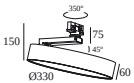

414 365 811 93 ADM SPY FOCUS ON 930 ADM

DELTALIGHT

TRACK 3F DIM H 2m

200 14 420 B

SUPER-OH XS PIVOT ADM

308 22 03 83 ADM ED8 SUPER-OH! XS PIVOT 39 ADM DIM8

SUPERNOVA XS PIVOT ADM

274 88 3224 ADM ED5 SUPERNOVA XS PIVOT 330 ADM DIM5