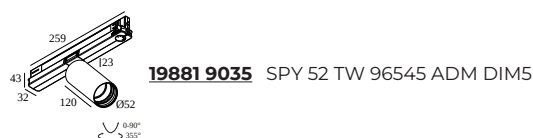

DELTALIGHT

TRACK 3F DIM H 2m

200 14 420 B

MULTINOVA 30 ADM

MULTINOVA 30 PIVOT ADM

MULTINOVA 55 ADM

SHELFLINE 19 profile

SPY 52 ADM

SPY 52 WALLWASH ADM