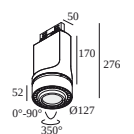

414 365 811 93 ADM SPY FOCUS ON 930 ADM

DELTALIGHT

TRACK 3F DIM H 2m

200 14 420 B

SUPER-OH XS PIVOT ADM

308 22 03 83 ADM ED8 SUPER-OH! XS PIVOT 39 ADM DIM8

SUPERNOVA XS PIVOT ADM

274 88 3224 ADM ED5 SUPERNOVA XS PIVOT 330 ADM DIM5

TRACK 3F DIM H

200 14 430 TRACK 3F DIM H 3m

YOU-TURN ADM

313 031 21 821 ADM ED5 YOU-TURN ON OPTO 30 82715 ADM DIM5

313 031 21 822 ADM ED5 YOU-TURN ON OPTO 30 82733 ADM DIM5

313 031 21 823 ADM ED5 YOU-TURN ON OPTO 30 82755 ADM DIM5

313 031 21 831 ADM ED5 YOU-TURN ON OPTO 30 83015 ADM DIM5

313 031 21 832 ADM ED5 YOU-TURN ON OPTO 30 83033 ADM DIM5

313 031 21 833 ADM ED5 YOU-TURN ON OPTO 30 83055 ADM DIM5

DELTALIGHT

TRACK 3F DIM H 2m

200 14 420 B