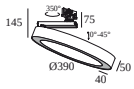

414 365 811 93 ADM SPY FOCUS ON 930 ADM

DELTALIGHT

TRACK 3F DIM H 2m

200 14 420 B

SUPER-OH XS PIVOT ADM

308 22 03 83 ADM ED8 SUPER-OH! XS PIVOT 39 ADM DIM8

SUPERNOVA XS PIVOT ADM

274 88 3224 ADM ED5 SUPERNOVA XS PIVOT 330 ADM DIM5