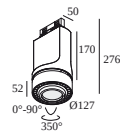

414 365 811 93 ADM SPY FOCUS ON 930 ADM

DELTALIGHT

TRACK 3F DIM H 2m

200 14 420 B

SUPER-OH XS PIVOT ADM

308 22 03 83 ADM ED8 SUPER-OH! XS PIVOT 39 ADM DIM8

SUPERNOVA XS PIVOT ADM

274 88 3224 ADM ED5 SUPERNOVA XS PIVOT 330 ADM DIM5

TRACK 3F DIM H

200 14 430 TRACK 3F DIM H 3m

YOU-TURN ADM

313 031 21 821 ADM ED5 YOU-TURN ON OPTO 30 82715 ADM DIM5

313 031 21 822 ADM ED5 YOU-TURN ON OPTO 30 82733 ADM DIM5

313 031 21 823 ADM ED5 YOU-TURN ON OPTO 30 82755 ADM DIM5