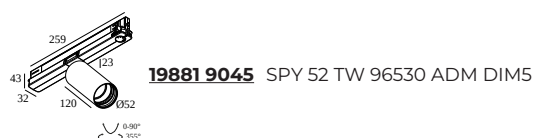

DELTALIGHT

TRACK 3F DIM H 2m

200 14 420 B

MULTINOVA 30 ADM

MULTINOVA 30 PIVOT ADM

MULTINOVA 55 ADM

SHELFLINE 19 profile

SPY 52 ADM

SPY 52 WALLWASH ADM