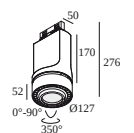

414 365 811 93 ADM SPY FOCUS ON 930 ADM

DELTALIGHT

TRACK 3F DIM H 2m

200 14 420 B

SUPER-OH XS PIVOT ADM

308 22 03 83 ADM ED8 SUPER-OH! XS PIVOT 39 ADM DIM8

SUPERNOVA XS PIVOT ADM

274 88 3224 ADM ED5 SUPERNOVA XS PIVOT 330 ADM DIM5

TRACK 3F DIM H

200 14 430 TRACK 3F DIM H 3m

YOU-TURN ADM

313 031 21 821 ADM ED5 YOU-TURN ON OPTO 30 82715 ADM DIM5

313 031 21 822 ADM ED5 YOU-TURN ON OPTO 30 82733 ADM DIM5

313 031 21 823 ADM ED5 YOU-TURN ON OPTO 30 82755 ADM DIM5

313 031 21 831 ADM ED5 YOU-TURN ON OPTO 30 83015 ADM DIM5

313 031 21 832 ADM ED5 YOU-TURN ON OPTO 30 83033 ADM DIM5

313 031 21 833 ADM ED5 YOU-TURN ON OPTO 30 83055 ADM DIM5

DELTALIGHT

TRACK 3F DIM H 2m

200 14 420 B