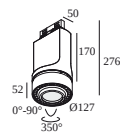

DELTALIGHT

TRACK 3F DIM H 2m

200 14 420 B

SUPER-OH XS PIVOT ADM

308 22 03 83 ADM ED8 SUPER-OH! XS PIVOT 39 ADM DIM8

SUPERNOVA XS PIVOT ADM

274 88 3224 ADM ED5 SUPERNOVA XS PIVOT 330 ADM DIM5

TRACK 3F DIM H

200 14 430 TRACK 3F DIM H 3m

YOU-TURN ADM

313 031 21 821 ADM ED5 YOU-TURN ON OPTO 30 82715 ADM DIM5

313 031 21 822 ADM ED5 YOU-TURN ON OPTO 30 82733 ADM DIM5

313 031 21 823 ADM ED5 YOU-TURN ON OPTO 30 82755 ADM DIM5

313 031 21 831 ADM ED5 YOU-TURN ON OPTO 30 83015 ADM DIM5

313 031 21 832 ADM ED5 YOU-TURN ON OPTO 30 83033 ADM DIM5

313 031 21 833 ADM ED5 YOU-TURN ON OPTO 30 83055 ADM DIM5

DELTALIGHT

TRACK 3F DIM H 2m

200 14 420 B