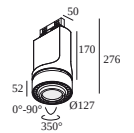

313 031 21 822 ADM ED5 YOU-TURN ON OPTO 30 82733 ADM DIM5