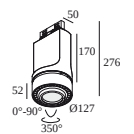

DELTALIGHT

TRACK 3F DIM H 2m

200 14 420 B

SUPER-OH XS PIVOT ADM

308 22 03 83 ADM ED8 SUPER-OH! XS PIVOT 39 ADM DIM8

SUPERNOVA XS PIVOT ADM

274 88 3224 ADM ED5 SUPERNOVA XS PIVOT 330 ADM DIM5

TRACK 3F DIM H

200 14 430 TRACK 3F DIM H 3m

YOU-TURN ADM

313 031 21 821 ADM ED5 YOU-TURN ON OPTO 30 82715 ADM DIM5

313 031 21 822 ADM ED5 YOU-TURN ON OPTO 30 82733 ADM DIM5

313 031 21 823 ADM ED5 YOU-TURN ON OPTO 30 82755 ADM DIM5

313 031 21 831 ADM ED5 YOU-TURN ON OPTO 30 83015 ADM DIM5

313 031 21 832 ADM ED5 YOU-TURN ON OPTO 30 83033 ADM DIM5

313 031 21 833 ADM ED5 YOU-TURN ON OPTO 30 83055 ADM DIM5

DELTALIGHT

TRACK 3F DIM H 2m

200 14 420 B