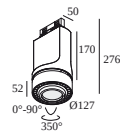

313 031 21 821 ADM ED5 YOU-TURN ON OPTO 30 82715 ADM DIM5