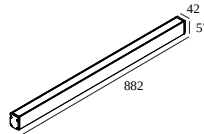

LOGIC LINEAR ON 880 HONEYCOMB 93040 DIM5

30836 9335 N

AVAILABLE IN

ALU GREY 30836 9335 A

BLACK 30836 9335 B

FLEMISH BRONZE OUTDOOR 30836 9335 FBRX

ANTHRACITE 30836 9335 N

WHITE 30836 9335 W

 [View on website](#)

General info

LOCATION	outdoor
INSTALLATION	Floor Surface mounted, Wall Surface mounted
INGRESS PROTECTION	IP67
PROTECTION AGAINST MECHANICAL IMPACT	IK07
WEIGHT (KG)	2
INFORMATION	16 x LENS WFL-40° INCL.HONEYCOMB EXCL.LED POWER SUPPLY 48V-DC DALI DT8 dimming