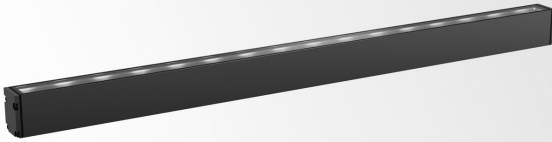

LOGIC LINEAR ON 880 HONEYCOMB 93040 DIM5

30836 9335 N

AVAILABLE IN

ALU GREY 30836 9335 A

BLACK 30836 9335 B

FLEMISH BRONZE OUTDOOR 30836 9335 FBRX

ANTHRACITE 30836 9335 N

WHITE 30836 9335 W

 [View on website](#)

General info

LOCATION	outdoor
INSTALLATION	Floor Surface mounted, Wall Surface mounted
INGRESS PROTECTION	IP67
PROTECTION AGAINST MECHANICAL IMPACT	IK07
WEIGHT (KG)	2
INFORMATION	16 x LENS WFL-40° INCL.HONEYCOMB EXCL.LED POWER SUPPLY 48V-DC DALI DT8 dimming