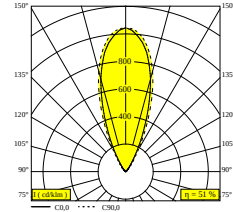

LOGIC LINEAR ON 880 HONEYCOMB 93040 DIM5

30836 9335 N

AVAILABLE IN

ALU GREY 30836 9335 A

BLACK 30836 9335 B

FLEMISH BRONZE OUTDOOR 30836 9335 FBRX

ANTHRACITE 30836 9335 N

WHITE 30836 9335 W

Electrical info

ELECTRICAL	48V-DC
CLASS	III
DIM TYPE	DALI
ENERGY CLASS	E
CERTIFICATES	CB, ENEC

Lightsource info

LIGHTSOURCE NAME	LED
LIGHTSOURCE	LED cluster 28,8W / CRI>90 (R9: 60) / 3000K / 3597lm
TM-30 VALUES	Rf: 92 / Rg: 99
SDCM	SDCM3
RISKGROUP	RG2
LM80	L80 > 150000
BEAMANGLE	40°
LED TECHNICS (LIGHT SOURCE)	3597lm // 28,8W // 121lm/W
LED TECHNICS (LUMINAIRE)	1841lm // 33,1W // 56lm/W