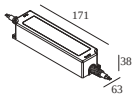

Requirements

WALL BRACKET SET
FLOOR BRACKET SET
IP68 CABLE + CONNECTOR 5P
LED POWER SUPPLY 48V-DC

Options

THROUGH WIRING SET IP68

DELTALIGHT

LOGIC LINEAR ON 880 HONEYCOMB 93040 DIM5

30836 9335 N

For detailed installation instructions, please consult the manual : [30836_XXX5_HAND.pdf](#)

FINISH YOUR SPECIFICATION

LED power supplies

of Fixtures

of fixtures indicates how many devices can be connected (min -> max) to the power supply. The values before and after the '|' correspond respectively with the minimum and maximum driving current. Values between brackets are applicable to 110V.

Min current | Max current

21032 0390 LED POWER SUPPLY 48V-DC / 90W

Dimtype: non-dimmable

Cutout dimension (mm): 75

2

Fixation components

30810 0040 LOGIC LINEAR 880 BOX EXTEND

30810 0040 INOX WALL BRACKET SET 60 INOX