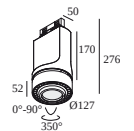

414 365 811 93 ADM SPY FOCUS ON 930 ADM

DELTALIGHT

TRACK 3F DIM H 1m

200 14 410 W

SUPER-OH XS PIVOT ADM

308 22 03 83 ADM ED8 SUPER-OH! XS PIVOT 39 ADM DIM8

SUPERNOVA XS PIVOT ADM

274 88 3224 ADM ED5 SUPERNOVA XS PIVOT 330 ADM DIM5

TRACK 3F DIM H

200 14 430 TRACK 3F DIM H 3m

YOU-TURN ADM

313 031 21 821 ADM ED5 YOU-TURN ON OPTO 30 82715 ADM DIM5

313 031 21 822 ADM ED5 YOU-TURN ON OPTO 30 82733 ADM DIM5

313 031 21 823 ADM ED5 YOU-TURN ON OPTO 30 82755 ADM DIM5