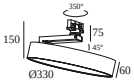

414 365 811 93 ADM SPY FOCUS ON 930 ADM

DELTALIGHT

TRACK 3F DIM H 1m

200 14 410 W

SUPER-OH XS PIVOT ADM

308 22 03 83 ADM ED8 SUPER-OH! XS PIVOT 39 ADM DIM8

SUPERNOVA XS PIVOT ADM

274 88 3224 ADM ED5 SUPERNOVA XS PIVOT 330 ADM DIM5