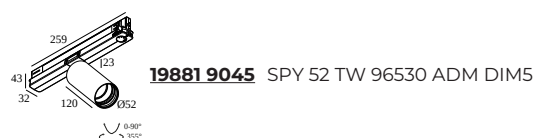

DELTALIGHT

TRACK 3F DIM H 1m

200 14 410 W

MULTINOVA 30 ADM

MULTINOVA 30 PIVOT ADM

MULTINOVA 55 ADM

SHELFLINE 19 profile

SPY 52 ADM

SPY 52 WALLWASH ADM