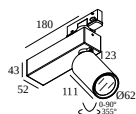

414 365 811 83 ADM SPY FOCUS ON 830 ADM