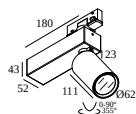

414 365 811 93 ADM SPY FOCUS ON 930 ADM

DELTALIGHT

TRACK 3F DIM H 1m

200 14 410 W

SUPER-OH XS PIVOT ADM

308 22 03 83 ADM ED8 SUPER-OH! XS PIVOT 39 ADM DIM8

SUPERNOVA XS PIVOT ADM

274 88 3224 ADM ED5 SUPERNOVA XS PIVOT 330 ADM DIM5