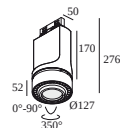

414 365 811 93 ADM SPY FOCUS ON 930 ADM

DELTALIGHT

TRACK 3F DIM H 1m

200 14 410 W

SUPER-OH XS PIVOT ADM

308 22 03 83 ADM ED8 SUPER-OH! XS PIVOT 39 ADM DIM8

SUPERNOVA XS PIVOT ADM

274 88 3224 ADM ED5 SUPERNOVA XS PIVOT 330 ADM DIM5

TRACK 3F DIM H

200 14 430 TRACK 3F DIM H 3m

YOU-TURN ADM

313 031 21 821 ADM ED5 YOU-TURN ON OPTO 30 82715 ADM DIM5

313 031 21 822 ADM ED5 YOU-TURN ON OPTO 30 82733 ADM DIM5

313 031 21 823 ADM ED5 YOU-TURN ON OPTO 30 82755 ADM DIM5

313 031 21 831 ADM ED5 YOU-TURN ON OPTO 30 83015 ADM DIM5

313 031 21 832 ADM ED5 YOU-TURN ON OPTO 30 83033 ADM DIM5

313 031 21 833 ADM ED5 YOU-TURN ON OPTO 30 83055 ADM DIM5

DELTALIGHT

TRACK 3F DIM H 1m

200 14 410 W