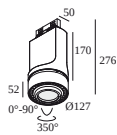

SUPER-OH XS PIVOT ADM

308 22 03 83 ADM ED8 SUPER-OH! XS PIVOT 39 ADM DIM8

SUPERNOVA XS PIVOT ADM

274 88 3224 ADM ED5 SUPERNOVA XS PIVOT 330 ADM DIM5

TRACK 3F DIM H

200 14 430 TRACK 3F DIM H 3m

YOU-TURN ADM

313 031 21 821 ADM ED5 YOU-TURN ON OPTO 30 82715 ADM DIM5

313 031 21 833 ADM ED5 YOU-TURN ON OPTO 30 83055 ADM DIM5

DELTALIGHT

TRACK 3F DIM H 1m

200 14 410 W

313 031 21 921 ADM ED5 YOU-TURN ON OPTO 30 92715 ADM DIM5

313 031 21 922 ADM ED5 YOU-TURN ON OPTO 30 92733 ADM DIM5