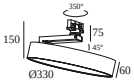

SUPERNOVA XS PIVOT ADM

---

274 88 3224 ADM ED5 SUPERNOVA XS PIVOT 330 ADM DIM5