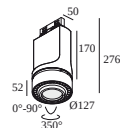

313 031 21 831 ADM ED5 YOU-TURN ON OPTO 30 83015 ADM DIM5