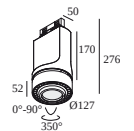

SUPER-OH XS PIVOT ADM

308 22 03 83 ADM ED8 SUPER-OH! XS PIVOT 39 ADM DIM8

SUPERNOVA XS PIVOT ADM

274 88 3224 ADM ED5 SUPERNOVA XS PIVOT 330 ADM DIM5

TRACK 3F DIM H

200 14 430 TRACK 3F DIM H 3m

YOU-TURN ADM

313 031 21 821 ADM ED5 YOU-TURN ON OPTO 30 82715 ADM DIM5