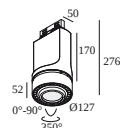

SUPER-OH XS PIVOT ADM

308 22 03 83 ADM ED8 SUPER-OH! XS PIVOT 39 ADM DIM8

SUPERNOVA XS PIVOT ADM

274 88 3224 ADM ED5 SUPERNOVA XS PIVOT 330 ADM DIM5

TRACK 3F DIM H

200 14 430 TRACK 3F DIM H 3m

YOU-TURN ADM

313 031 21 821 ADM ED5 YOU-TURN ON OPTO 30 82715 ADM DIM5

313 031 21 833 ADM ED5 YOU-TURN ON OPTO 30 83055 ADM DIM5

DELTALIGHT

TRACK 3F DIM H 1m

200 14 410 W

313 031 21 921 ADM ED5 YOU-TURN ON OPTO 30 92715 ADM DIM5

313 031 21 922 ADM ED5 YOU-TURN ON OPTO 30 92733 ADM DIM5