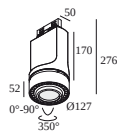

313 031 21 922 ADM ED5 YOU-TURN ON OPTO 30 92733 ADM DIM5