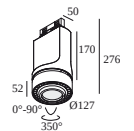

YOU-TURN ADM

---

313 031 21 821 ADM ED5 YOU-TURN ON OPTO 30 82715 ADM DIM5