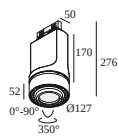

DELTALIGHT

TRACK 3F DIM H 1m

200 14 410 W

313 031 21 921 ADM ED5 YOU-TURN ON OPTO 30 92715 ADM DIM5