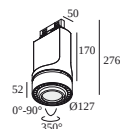

313 031 21 832 ADM ED5 YOU-TURN ON OPTO 30 83033 ADM DIM5