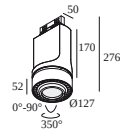

313 031 21 822 ADM ED5 YOU-TURN ON OPTO 30 82733 ADM DIM5