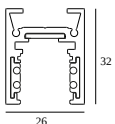

10

Dimtype: non-dimmable

Cutout dimension (mm): 40

21012 0240 LED POWER SUPPLY 48V-DC / 200W

20

Dimtype: non-dimmable

Cutout dimension (mm): 40

COMPATIBLE COMPOSABLES

SHIFTLINE M26L profile (+ SHIFTLINE M26L MATRIX)

Available Colours

23358 0000 SLM26L - PROFILE

23358 0010 SLM26L - PROFILE 1m

23358 0020 SLM26L - PROFILE 2m

DELTALIGHT

M26L - SPY 39 WALLWASH 930 DIM5

23434 9305 W