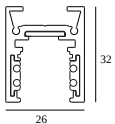

10

Dimtype: non-dimmable

Cutout dimension (mm): 40

21012 0240 LED POWER SUPPLY 48V-DC / 200W

20

Dimtype: non-dimmable

Cutout dimension (mm): 40

COMPATIBLE COMPOSABLES

SHIFTLINE M26L profile (+ SHIFTLINE M26L MATRIX)

Available Colours

23358 0000 SLM26L - PROFILE

23358 0010 SLM26L - PROFILE 1m

23358 0020 SLM26L - PROFILE 2m

DELTALIGHT

M26L - SPY 39 WALLWASH 930 DIM5

23434 9305 W