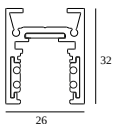

10

Dimtype: non-dimmable

Cutout dimension (mm): 40

21012 0240 LED POWER SUPPLY 48V-DC / 200W

20

Dimtype: non-dimmable

Cutout dimension (mm): 40

COMPATIBLE COMPOSABLES

SHIFTLINE M26L profile (+ SHIFTLINE M26L MATRIX)

Available Colours

23358 0000 SLM26L - PROFILE

23358 0010 SLM26L - PROFILE 1m

23358 0020 SLM26L - PROFILE 2m

DELTALIGHT

M26L - SPY 39 WALLWASH 930 DIM5

23434 9305 W