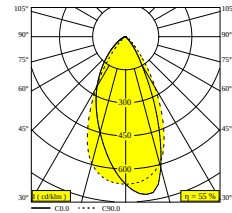

[View on website](#)

General info

LOCATION	indoor
INSTALLATION	Low voltage systems Low voltage system mounted
INGRESS PROTECTION	IP20
WEIGHT (KG)	0.3
ADJUSTABILITY	0° to 85° swiveling, 360° rotatable
INFORMATION	WALLWASH LENS EXCL.LED POWER SUPPLY 48V-DC

Electrical info

ELECTRICAL	48V-DC
CLASS	III
DIM TYPE	DALI
ENERGY CLASS	E

Lightsource info

LIGHTSOURCE NAME	LED
LIGHTSOURCE	LED array 5,8W / CRI>90 (R9: 52) / 3000K / 787lm
TM-30 VALUES	rf: 90 / Rg: 99
SDCM	SDCM1
RISKGROUP	RG1
LM80	L90B10 > 50000
LED TECHNICS (LIGHT SOURCE)	787lm // 5,8W // 135lm/W
LED TECHNICS (LUMINAIRE)	431lm // 6,7W // 65lm/W

Requirements

LED POWER SUPPLY 48V-DC

For detailed installation instructions, please consult the manual : [23434_XXX5_HAND.pdf](#)