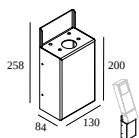

Other

15932 0010 N POLESANO FLOOR BASE N

☐

Notes: