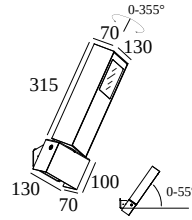

POLESANO W 94070

15931 9430 N-B

AVAILABLE IN

ALU GREY-BLACK 15931 9430 A-B

ANTHRACITE-BLACK 15931 9430 N-B

 [View on website](#)

General info

LOCATION	outdoor
INSTALLATION	Wall Surface mounted
INGRESS PROTECTION	IP66
PROTECTION AGAINST MECHANICAL IMPACT	IK08
WEIGHT (KG)	5.4
ADJUSTABILITY	0° to 55° swiveling, 355° rotatable
INFORMATION	16 x REFLECTOR WFL-70° INCL.LED POWER SUPPLY 900mA-DC $\lambda > 0,9$ Inrush current : 32A - 355 μ s @ 230V-AC Max. 10 units on circuit breaker B 16A @ 230V-AC (13 units on B 20A)