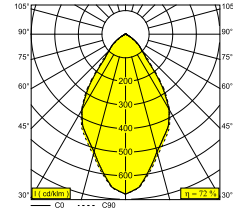

POLESANO W 94070

15931 9430 N-B

AVAILABLE IN

ALU GREY-BLACK 15931 9430 A-B

ANTHRACITE-BLACK 15931 9430 N-B

 [View on website](#)

General info

LOCATION	outdoor
INSTALLATION	Wall Surface mounted
INGRESS PROTECTION	IP66
PROTECTION AGAINST MECHANICAL IMPACT	IK08
WEIGHT (KG)	5.4
ADJUSTABILITY	0° to 55° swiveling, 355° rotatable
INFORMATION	16 x REFLECTOR WFL-70° INCL.LED POWER SUPPLY 900mA-DC $\lambda > 0,9$ Inrush current : 32A - 355 μ s @ 230V-AC Max. 10 units on circuit breaker B 16A @ 230V-AC (13 units on B 20A)

Electrical info

ELECTRICAL	220-240V / 0 50-60Hz
CLASS	I
POWER SUPPLY	YES
DIM TYPE	non-dimmable
ENERGY CLASS	F
CERTIFICATES	CB, EAC, ENEC, ENEC+, RCM

Lightsource info

LIGHTSOURCE NAME	LED
LIGHTSOURCE	LED cluster 41,6W / CRI>90 (R9: 62) / 4000K / 5136lm
TM-30 VALUES	Rf: 91 / Rg: 100
SDCM	SDCM3
RISKGROUP	RG2
LM80	L80 > 150000
BEAMANGLE	70°
LED TECHNICS (LIGHT SOURCE)	5136lm // 41,6W // 123lm/W
LED TECHNICS (LUMINAIRE)	3681lm // 47,8W // 77lm/W