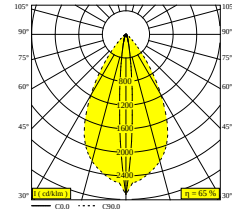

NOCTA RD80 DOWN-UP WFL 930 DIM5

30116 9305 W

AVAILABLE IN

ALU GREY 30116 9305 A

BLACK 30116 9305 B

FLEMISH BRONZE OUTDOOR 30116 9305 FBRX

ANTHRACITE 30116 9305 N

WHITE 30116 9305 W

[View on website](#)

General info

LOCATION	outdoor
INSTALLATION	Wall Surface mounted
INGRESS PROTECTION	IP65
PROTECTION AGAINST MECHANICAL IMPACT	IK06
WEIGHT (KG)	1.4
ADJUSTABILITY	non adjustable
INFORMATION	INCL.4 x LENS INCL.DIMMABLE LED POWER SUPPLY 700 mA-DC