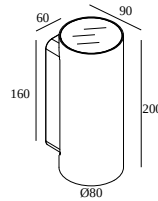

NOCTA RD80 DOWN-UP WFL 930 DIM5

30116 9305 W

AVAILABLE IN

ALU GREY 30116 9305 A

BLACK 30116 9305 B

FLEMISH BRONZE OUTDOOR 30116 9305 FBRX

ANTHRACITE 30116 9305 N

WHITE 30116 9305 W

[View on website](#)

General info

LOCATION	outdoor
INSTALLATION	Wall Surface mounted
INGRESS PROTECTION	IP65
PROTECTION AGAINST MECHANICAL IMPACT	IK06
WEIGHT (KG)	1.4
ADJUSTABILITY	non adjustable
INFORMATION	INCL.4 x LENS INCL.DIMMABLE LED POWER SUPPLY 700 mA-DC