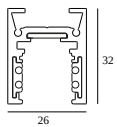

23358 0010 SLM26L - PROFILE 1m