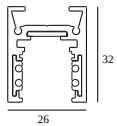

COMPATIBLE COMPOSABLES

SHIFTLINE M26L profile (+ SHIFTLINE M26L MATRIX)

Available Colours

23358 0000 SLM26L - PROFILE