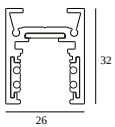

23358 0010 SLM26L - PROFILE 1m