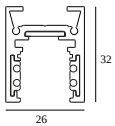

COMPATIBLE COMPOSABLES

SHIFTLINE M26L profile (+ SHIFTLINE M26L MATRIX)

Available Colours

23358 0000 SLM26L - PROFILE