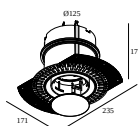

Montage kit - top air only