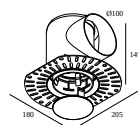

Montage kit - side air only