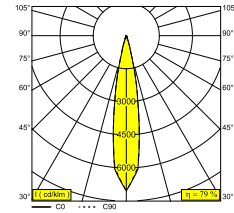

iMAX II ROUND ADJUSTABLE LP 92720

24210 9220 W

AVAILABLE IN
BLACK 24210 9220 B
WHITE 24210 9220 W

[View on website](#)

General info

LOCATION	indoor
INSTALLATION	Ceiling Recessed
CUTOUT SHAPE/SIZE (MM)	round - 98
RECESSED DEPTH (MM)	125
THICKNESS OF MOUNTING SURFACE (MM)	max.25
INGRESS PROTECTION	IP20 or IP54 (with TUBE IP)
WEIGHT (KG)	0.4
ADJUSTABILITY	0° to 30° swiveling, 355° rotatable
INFORMATION	LENS FL-20° EXCL.LED POWER SUPPLY 350-500mA-DC

Electrical info

CLASS	III
DIM TYPE	depending on power supply
ENERGY CLASS	E
CERTIFICATES	CB, EAC, ENEC

Lightsource info

LIGHTSOURCE NAME	LED
LIGHTSOURCE	LED array 5,8-8,6W / CRI>90 (R9: 60) / 2700K / 702-974lm
TM-30 VALUES	rf: 89 / Rg: 100
SDCM	SDCM1
RISKGROUP	RG1
LM80	L90B10 > 50000
BEAMANGLE	20°
LED TECHNICS (LIGHT SOURCE)	974lm // 8,6W // 113lm/W
LED TECHNICS (LUMINAIRE)	765lm // 9,9W // 77lm/W

24210 9220 W

300 48 350 MDL LED POWER CONVERTER 48V-DC to 350 mA-DC / 15W MDL

2

Dimtype: non-dimmable

Cutout dimension (mm): 30

300 48 350 WDL LED POWER CONVERTER 48V-DC to 350 mA-DC / 15W WDL

2

Dimtype: WDL = wireless dimmable

Cutout dimension (mm): 45

300 48 500 ED1 LED POWER CONVERTER 48V-DC to 500 mA-DC / 22W DIM1

2

Dimtype: 1-10V

Cutout dimension (mm): 30

300 48 500 ED5 LED POWER CONVERTER 48V-DC to 500 mA-DC / 22W DIM5

2

Dimtype: DALI