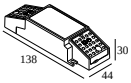

Dimtype: WDL = wireless dimmable

Cutout dimension (mm): 84

21012 005W LED POWER SUPPLY MULTI-POWER COMPACT WDL

3 | 3

Dimtype: WDL = wireless dimmable

Cutout dimension (mm): 54

DELTALIGHT

iMAX II ROUND ADJUSTABLE LP 92720

24210 9220 W

21012 0258 LED POWER SUPPLY MULTI POWER 200-350 / 10W DIM8

1

Dimtype: mains (phase cut-off)

Cutout dimension (mm): 50

21012 0268 LED POWER SUPPLY MULTI POWER 200-350 / 15W DIM8

2->2

Dimtype: mains (phase cut-off)

Cutout dimension (mm): 50

21012 0278 LED POWER SUPPLY MULTI POWER 500-700 / 20W DIM8

1

Dimtype: mains (phase cut-off)

Cutout dimension (mm): 55

21012 0288 LED POWER SUPPLY MULTI POWER 500-700 / 36W DIM8

2->3