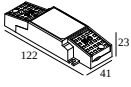

DELTALIGHT

iMAX II ROUND ADJUSTABLE LP 92720

24210 9220 W

21012 0258 LED POWER SUPPLY MULTI POWER 200-350 / 10W DIM8

1 ☐

Dimtype: mains (phase cut-off)

Cutout dimension (mm): 50