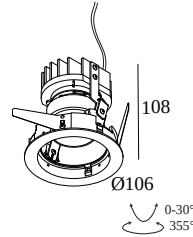

iMAX II ROUND ADJUSTABLE LP 92720

24210 9220 W

AVAILABLE IN
BLACK 24210 9220 B
WHITE 24210 9220 W

[View on website](#)

General info

LOCATION	indoor
INSTALLATION	Ceiling Recessed
CUTOUT SHAPE/SIZE (MM)	round - 98
RECESSED DEPTH (MM)	125
THICKNESS OF MOUNTING SURFACE (MM)	max.25
INGRESS PROTECTION	IP20 or IP54 (with TUBE IP)
WEIGHT (KG)	0.4
ADJUSTABILITY	0° to 30° swiveling, 355° rotatable
INFORMATION	LENS FL-20° EXCL.LED POWER SUPPLY 350-500mA-DC

24210 9220 W

300 48 350 MDL LED POWER CONVERTER 48V-DC to 350 mA-DC / 15W MDL

2

Dimtype: non-dimmable

Cutout dimension (mm): 30

300 48 350 WDL LED POWER CONVERTER 48V-DC to 350 mA-DC / 15W WDL

2

Dimtype: WDL = wireless dimmable

Cutout dimension (mm): 45

300 48 500 ED1 LED POWER CONVERTER 48V-DC to 500 mA-DC / 22W DIM1

2

Dimtype: 1-10V

Cutout dimension (mm): 30

300 48 500 ED5 LED POWER CONVERTER 48V-DC to 500 mA-DC / 22W DIM5

2

Dimtype: DALI

Cutout dimension (mm): 45

300 48 500 MDL LED POWER CONVERTER 48V-DC to 500 mA-DC / 22W MDL

2

Dimtype: non-dimmable

Cutout dimension (mm): 30

300 48 500 WDL LED POWER CONVERTER 48V-DC to 500 mA-DC / 22W WDL