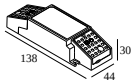

Cutout dimension (mm): 50

21012 0278 LED POWER SUPPLY MULTI POWER 500-700 / 20W DIM8

1

Dimtype: mains (phase cut-off)

Cutout dimension (mm): 55

21012 0288 LED POWER SUPPLY MULTI POWER 500-700 / 36W DIM8

2->3