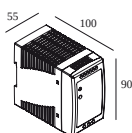

les alimentations led

300 89 48 100 LED POWER SUPPLY 48V-DC / 100W DIN

☐

Type de gradation: non dimmable