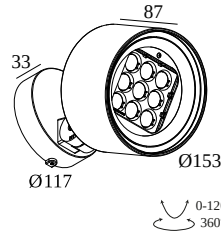

[View on website](#)

General info

LOCATION	outdoor
INSTALLATION	Floor Surface mounted, Wall Surface mounted
INGRESS PROTECTION	IP65
PROTECTION AGAINST MECHANICAL IMPACT	IK08
WEIGHT (KG)	2.4
ADJUSTABILITY	0° to 120° swiveling, 360° rotatable
INFORMATION	9 x LENS SP-14° INCL.DIMMABLE LED POWER SUPPLY 900mA-DC INCL.BEAM LENS 47° INCL.HONEYCOMB

Electrical info

ELECTRICAL	110-277V / 50-60Hz
CLASS	I
POWER SUPPLY	YES
DIM TYPE	DALI
ENERGY CLASS	F
CERTIFICATES	EPD, RCM

Lightsource info

LIGHTSOURCE NAME	LED
LIGHTSOURCE	LED cluster 23,4W / CRI>90 (R9: 50) / 2700K / 2423lm
TM-30 VALUES	Rf: 91 / Rg: 100
SDCM	SDCM3
RISKGROUP	RG2
LM80	L80 > 150000
BEAMANGLE	47°
LED TECHNICS (LIGHT SOURCE)	2423lm // 23,4W // 103lm/W
LED TECHNICS (LUMINAIRE)	1236lm // 26,9W // 46lm/W

Options

FRAX ANTI VANDAL SCREWS

Accessories

FRAX M KAP