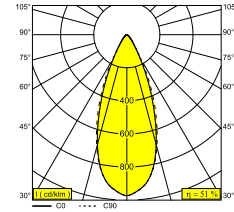

[View on website](#)

General info

LOCATION	outdoor
INSTALLATION	Floor Surface mounted, Wall Surface mounted
INGRESS PROTECTION	IP65
PROTECTION AGAINST MECHANICAL IMPACT	IK08
WEIGHT (KG)	2.4
ADJUSTABILITY	0° to 120° swiveling, 360° rotatable
INFORMATION	9 x LENS SP-14° INCL.DIMMABLE LED POWER SUPPLY 900mA-DC INCL.BEAM LENS 47° INCL.HONEYCOMB

Electrical info

ELECTRICAL	110-277V / 50-60Hz
CLASS	I
POWER SUPPLY	YES
DIM TYPE	DALI
ENERGY CLASS	F
CERTIFICATES	EPD, RCM

Lightsource info

LIGHTSOURCE NAME	LED
LIGHTSOURCE	LED cluster 23,4W / CRI>90 (R9: 50) / 2700K / 2423lm
TM-30 VALUES	Rf: 91 / Rg: 100
SDCM	SDCM3
RISKGROUP	RG2
LM80	L80 > 150000
BEAMANGLE	47°
LED TECHNICS (LIGHT SOURCE)	2423lm // 23,4W // 103lm/W
LED TECHNICS (LUMINAIRE)	1236lm // 26,9W // 46lm/W

Options

FRAX ANTI VANDAL SCREWS

Accessories

FRAX M KAP