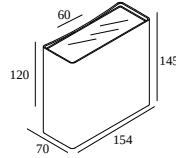

[View on website](#)

General info

LOCATION	outdoor
INSTALLATION	Wall Surface mounted
INGRESS PROTECTION	IP65
PROTECTION AGAINST MECHANICAL IMPACT	IK06
WEIGHT (KG)	1.8
ADJUSTABILITY	non adjustable
INFORMATION	INCL.4 x LENS INCL.LED POWER SUPPLY 700 mA-DC