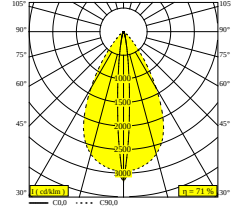

[View on website](#)

General info

LOCATION	outdoor
INSTALLATION	Wall Surface mounted
INGRESS PROTECTION	IP65
PROTECTION AGAINST MECHANICAL IMPACT	IK06
WEIGHT (KG)	1.8
ADJUSTABILITY	non adjustable
INFORMATION	INCL.4 x LENS INCL.LED POWER SUPPLY 700 mA-DC