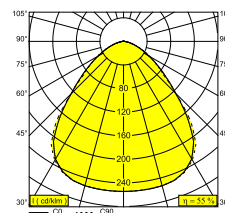

DIRO SBL L ON 930

251 81 93 B

AVAILABLE IN
BLACK 251 81 93 B
WHITE 251 81 93 W

 [View on website](#)

General info	
LOCATION	indoor
INSTALLATION	Ceiling Surface mounted
INGRESS PROTECTION	IP20
WEIGHT (KG)	1.8
ADJUSTABILITY	non adjustable
INFORMATION	INCL.LED POWER SUPPLY 1050mA-DC INCL.PC SBL
Electrical info	
ELECTRICAL	100-240V / 50-60Hz
CLASS	II
POWER SUPPLY	YES
DIM TYPE	non-dimmable
ENERGY CLASS	D
Lightsource info	
LIGHTSOURCE NAME	LED
LIGHTSOURCE	LED FLEX 17,5W / CRI>90 / 3000K / 2625lm
LED TECHNICS (LIGHT SOURCE)	2625 lm // 17,5 W // 150 lm/W
LED TECHNICS (LUMINAIRE)	1437lm // 20,1W // 71lm/W