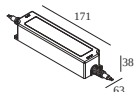

FINISH YOUR SPECIFICATION

LED power supplies

of Fixtures

of fixtures indicates how many devices can be connected (min -> max) to the power supply. The values before and after the '|' correspond respectively with the minimum and maximum driving current. Values between brackets are applicable to 110V.

Min current | Max current

300 89 24 150 LED POWER SUPPLY 24V-DC / 150W

151

Dimtype: non-dimmable

Cutout dimension (mm): 75

21012 0101 LED POWER SUPPLY 24V-DC / 60W IP67 DIM1

60

Dimtype: 1-10V

Cutout dimension (mm): 65

21012 0111 LED POWER SUPPLY 24V-DC / 90W IP67 DIM1

90

Dimtype: 1-10V

Cutout dimension (mm): 75

21012 0121 LED POWER SUPPLY 24V-DC / 120W IP67 DIM1

121

Dimtype: 1-10V