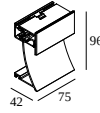

INLET TRIMLESS H7 930

13213 9300 B-W

AVAILABLE IN

BLACK-WHITE 13213 9300 B-W

GOLD COLORED-WHITE 13213 9300 GC-W

WHITE-WHITE 13213 9300 W-W

 [View on website](#)

General info

LOCATION	indoor
INSTALLATION	Wall Recessed
CUTOUT SHAPE/SIZE (MM)	rectangle - KIT
RECESSED DEPTH (MM)	50
INGRESS PROTECTION	IP20
WEIGHT (KG)	0.1
ADJUSTABILITY	non adjustable
INFORMATION	EXCL.LED POWER SUPPLY 24V-DC

Cutout dimension (mm): 65

21012 0111 LED POWER SUPPLY 24V-DC / 90W IP67 DIM1

90

Dimtype: 1-10V

Cutout dimension (mm): 75

21012 0121 LED POWER SUPPLY 24V-DC / 120W IP67 DIM1

121

Dimtype: 1-10V

Cutout dimension (mm): 75

21012 0135 LED POWER SUPPLY 24V-DC / 60W IP67 DIM5

60

Dimtype: DALI

Cutout dimension (mm): 65

21012 0145 LED POWER SUPPLY 24V-DC / 90W IP67 DIM5

90

Dimtype: DALI