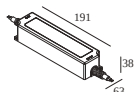

Cutout dimension (mm): 65

21012 0111 LED POWER SUPPLY 24V-DC / 90W IP67 DIM1

90

Dimtype: 1-10V

Cutout dimension (mm): 75

21012 0121 LED POWER SUPPLY 24V-DC / 120W IP67 DIM1

121

Dimtype: 1-10V

Cutout dimension (mm): 75

21012 0135 LED POWER SUPPLY 24V-DC / 60W IP67 DIM5

60

Dimtype: DALI

Cutout dimension (mm): 65

21012 0145 LED POWER SUPPLY 24V-DC / 90W IP67 DIM5

90

Dimtype: DALI

Cutout dimension (mm): 75

21012 0155 LED POWER SUPPLY 24V-DC / 120W IP67 DIM5

121

Dimtype: DALI

Cutout dimension (mm): 75

21012 0160 LED POWER SUPPLY 24V-DC / 24W

24

Dimtype: non-dimmable