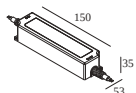

FINISH YOUR SPECIFICATION

LED power supplies

of Fixtures

of fixtures indicates how many devices can be connected (min -> max) to the power supply. The values before and after the '|' correspond respectively with the minimum and maximum driving current. Values between brackets are applicable to 110V.

Min current | Max current

300 89 24 150 LED POWER SUPPLY 24V-DC / 150W

151

Dimtype: non-dimmable

Cutout dimension (mm): 75

21012 0101 LED POWER SUPPLY 24V-DC / 60W IP67 DIM1

60

Dimtype: 1-10V

Cutout dimension (mm): 65

21012 0111 LED POWER SUPPLY 24V-DC / 90W IP67 DIM1

90

Dimtype: 1-10V

Cutout dimension (mm): 75

21012 0121 LED POWER SUPPLY 24V-DC / 120W IP67 DIM1

121

Dimtype: 1-10V