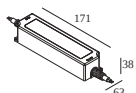

Cutout dimension (mm): 65

21012 0111 LED POWER SUPPLY 24V-DC / 90W IP67 DIM1

90

Dimtype: 1-10V

Cutout dimension (mm): 75

21012 0121 LED POWER SUPPLY 24V-DC / 120W IP67 DIM1

121

Dimtype: 1-10V

Cutout dimension (mm): 75

21012 0135 LED POWER SUPPLY 24V-DC / 60W IP67 DIM5

60

Dimtype: DALI

Cutout dimension (mm): 65

21012 0145 LED POWER SUPPLY 24V-DC / 90W IP67 DIM5

90

Dimtype: DALI

Cutout dimension (mm): 75

21012 0155 LED POWER SUPPLY 24V-DC / 120W IP67 DIM5

121

Dimtype: DALI

Cutout dimension (mm): 75

21012 0160 LED POWER SUPPLY 24V-DC / 24W

24

Dimtype: non-dimmable