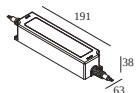

Cutout dimension (mm): 65

21012 0111 LED POWER SUPPLY 24V-DC / 90W IP67 DIM1

90

Dimtype: 1-10V

Cutout dimension (mm): 75

21012 0121 LED POWER SUPPLY 24V-DC / 120W IP67 DIM1

121

Dimtype: 1-10V

Cutout dimension (mm): 75

21012 0135 LED POWER SUPPLY 24V-DC / 60W IP67 DIM5

60

Dimtype: DALI

Cutout dimension (mm): 65

21012 0145 LED POWER SUPPLY 24V-DC / 90W IP67 DIM5

90

Dimtype: DALI