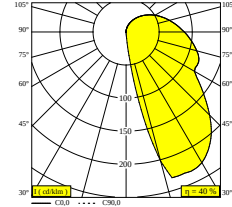

INLET TRIMLESS H7 930

13213 9300 B-W

AVAILABLE IN

BLACK-WHITE 13213 9300 B-W

GOLD COLORED-WHITE 13213 9300 GC-W

WHITE-WHITE 13213 9300 W-W

[View on website](#)

General info

LOCATION	indoor
INSTALLATION	Wall Recessed
CUTOUT SHAPE/SIZE (MM)	rectangle - KIT
RECESSED DEPTH (MM)	50
INGRESS PROTECTION	IP20
WEIGHT (KG)	0.1
ADJUSTABILITY	non adjustable
INFORMATION	EXCL.LED POWER SUPPLY 24V-DC

Electrical info

ELECTRICAL	24V-DC
CLASS	III
DIM TYPE	depending on power supply
ENERGY CLASS	E

Lightsource info

LIGHTSOURCE NAME	LED
LIGHTSOURCE	LED FLEX 0,9W / CRI>90 / 3000K / 116lm
LED TECHNICS (LIGHT SOURCE)	116lm // 0,9W // 129lm/W
LED TECHNICS (LUMINAIRE)	46lm // 1W // 45lm/W

Requirements

MOUNTING KIT INLET TRIMLESS H7
LED POWER SUPPLY 24V-DC (Remote)

For detailed installation instructions, please consult the manual : [13213_XXX0_HAND.pdf](#)