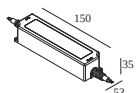

Cutout dimension (mm): 65

21012 0111 LED POWER SUPPLY 24V-DC / 90W IP67 DIM1

90

Dimtype: 1-10V

Cutout dimension (mm): 75

21012 0121 LED POWER SUPPLY 24V-DC / 120W IP67 DIM1

121

Dimtype: 1-10V

Cutout dimension (mm): 75

21012 0135 LED POWER SUPPLY 24V-DC / 60W IP67 DIM5

60

Dimtype: DALI

Cutout dimension (mm): 65

21012 0145 LED POWER SUPPLY 24V-DC / 90W IP67 DIM5

90

Dimtype: DALI