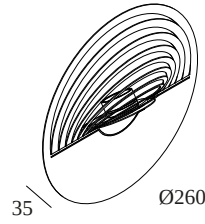

SOIREE WR X 930

24019 9300 B

AVAILABLE IN
BLACK 24019 9300 B

 [View on website](#)

General info

LOCATION	indoor-outdoor
INSTALLATION	Wall Surface mounted
INGRESS PROTECTION	IP54
WEIGHT (KG)	0.9
ADJUSTABILITY	non adjustable
INFORMATION	INCL.LED POWER SUPPLY 350mA-DC