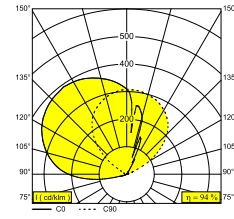

SOIREE WR X 930

24019 9300 B

AVAILABLE IN
BLACK 24019 9300 B

 [View on website](#)

General info

LOCATION	indoor-outdoor
INSTALLATION	Wall Surface mounted
INGRESS PROTECTION	IP54
WEIGHT (KG)	0.9
ADJUSTABILITY	non adjustable
INFORMATION	INCL.LED POWER SUPPLY 350mA-DC

Electrical info

ELECTRICAL	100-240V / 50-60Hz
CLASS	II
POWER SUPPLY	YES
DIM TYPE	non-dimmable
ENERGY CLASS	F
CERTIFICATES	CB, EAC, ENEC, RCM

Lightsource info

LIGHTSOURCE NAME	LED
LIGHTSOURCE	LED array 3,2W / CRI>90 (R9: 52) / 3000K / 309lm
TM-30 VALUES	rf: 90 / Rg: 99
SDCM	SDCM2
RISKGROUP	RG1
LM80	L90B10 > 50000
LED TECHNICS (LIGHT SOURCE)	309lm // 3,2W // 98lm/W
LED TECHNICS (LUMINAIRE)	291lm // 3,7W // 79lm/W