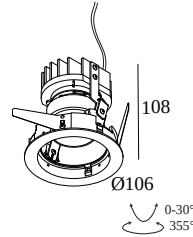

iMAX II ROUND ADJUSTABLE LP 92720

24210 9220 B

AVAILABLE IN
BLACK 24210 9220 B
WHITE 24210 9220 W

[View on website](#)

General info

LOCATION	indoor
INSTALLATION	Ceiling Recessed
CUTOUT SHAPE/SIZE (MM)	round - 98
RECESSED DEPTH (MM)	125
THICKNESS OF MOUNTING SURFACE (MM)	max.25
INGRESS PROTECTION	IP20 or IP54 (with TUBE IP)
WEIGHT (KG)	0.4
ADJUSTABILITY	0° to 30° swiveling, 355° rotatable
INFORMATION	LENS FL-20° EXCL.LED POWER SUPPLY 350-500mA-DC

24210 9220 B

300 48 350 MDL LED POWER CONVERTER 48V-DC to 350 mA-DC / 15W MDL

2

Dimtype: non-dimmable

Cutout dimension (mm): 30

300 48 350 WDL LED POWER CONVERTER 48V-DC to 350 mA-DC / 15W WDL

2

Dimtype: WDL = wireless dimmable

Cutout dimension (mm): 45

300 48 500 ED1 LED POWER CONVERTER 48V-DC to 500 mA-DC / 22W DIM1

2

Dimtype: 1-10V

Cutout dimension (mm): 30

300 48 500 ED5 LED POWER CONVERTER 48V-DC to 500 mA-DC / 22W DIM5

2

Dimtype: DALI

Cutout dimension (mm): 45

300 48 500 MDL LED POWER CONVERTER 48V-DC to 500 mA-DC / 22W MDL

2

Dimtype: non-dimmable

Cutout dimension (mm): 30

300 48 500 WDL LED POWER CONVERTER 48V-DC to 500 mA-DC / 22W WDL