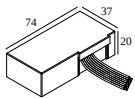

Cutout dimension (mm): 45

300 48 500 ED1 LED POWER CONVERTER 48V-DC to 500 mA-DC / 22W DIM1

2

Dimtype: 1-10V

Cutout dimension (mm): 30

300 48 500 ED5 LED POWER CONVERTER 48V-DC to 500 mA-DC / 22W DIM5

2

Dimtype: DALI

Cutout dimension (mm): 45

300 48 500 MDL LED POWER CONVERTER 48V-DC to 500 mA-DC / 22W MDL

2

Dimtype: non-dimmable

Cutout dimension (mm): 30

300 48 500 WDL LED POWER CONVERTER 48V-DC to 500 mA-DC / 22W WDL

2

Dimtype: WDL = wireless dimmable

Cutout dimension (mm): 45

300 90 61 LED POWER SUPPLY MULTI-POWER DIM6

2 | 2

Dimtype: mains (phase cut-off) or push button

Cutout dimension (mm): 56

300 90 63 LED POWER SUPPLY MULTI-POWER DIM9