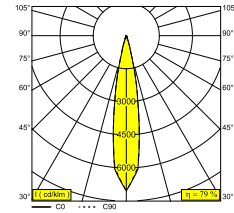

iMAX II ROUND ADJUSTABLE LP 92720

24210 9220 B

AVAILABLE IN
BLACK 24210 9220 B
WHITE 24210 9220 W

[View on website](#)

General info

LOCATION	indoor
INSTALLATION	Ceiling Recessed
CUTOUT SHAPE/SIZE (MM)	round - 98
RECESSED DEPTH (MM)	125
THICKNESS OF MOUNTING SURFACE (MM)	max.25
INGRESS PROTECTION	IP20 or IP54 (with TUBE IP)
WEIGHT (KG)	0.4
ADJUSTABILITY	0° to 30° swiveling, 355° rotatable
INFORMATION	LENS FL-20° EXCL.LED POWER SUPPLY 350-500mA-DC

Electrical info

CLASS	III
DIM TYPE	depending on power supply
ENERGY CLASS	E
CERTIFICATES	CB, EAC, ENEC

Lightsource info

LIGHTSOURCE NAME	LED
LIGHTSOURCE	LED array 5,8-8,6W / CRI>90 (R9: 60) / 2700K / 702-974lm
TM-30 VALUES	rf: 89 / Rg: 100
SDCM	SDCM1
RISKGROUP	RG1
LM80	L90B10 > 50000
BEAMANGLE	20°
LED TECHNICS (LIGHT SOURCE)	974lm // 8,6W // 113lm/W
LED TECHNICS (LUMINAIRE)	765lm // 9,9W // 77lm/W

24210 9220 B

300 48 350 MDL LED POWER CONVERTER 48V-DC to 350 mA-DC / 15W MDL

2

Dimtype: non-dimmable

Cutout dimension (mm): 30

300 48 350 WDL LED POWER CONVERTER 48V-DC to 350 mA-DC / 15W WDL

2

Dimtype: WDL = wireless dimmable

Cutout dimension (mm): 45

300 48 500 ED1 LED POWER CONVERTER 48V-DC to 500 mA-DC / 22W DIM1

2

Dimtype: 1-10V

Cutout dimension (mm): 30

300 48 500 ED5 LED POWER CONVERTER 48V-DC to 500 mA-DC / 22W DIM5

2

Dimtype: DALI