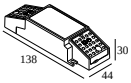

Dimtype: WDL = wireless dimmable

Cutout dimension (mm): 84

21012 005W LED POWER SUPPLY MULTI-POWER COMPACT WDL

3 | 3

Dimtype: WDL = wireless dimmable

Cutout dimension (mm): 54

DELTALIGHT

iMAX II ROUND ADJUSTABLE LP 92720

24210 9220 B

21012 0258 LED POWER SUPPLY MULTI POWER 200-350 / 10W DIM8

1

Dimtype: mains (phase cut-off)

Cutout dimension (mm): 50

21012 0268 LED POWER SUPPLY MULTI POWER 200-350 / 15W DIM8

2->2

Dimtype: mains (phase cut-off)

Cutout dimension (mm): 50

21012 0278 LED POWER SUPPLY MULTI POWER 500-700 / 20W DIM8

1

Dimtype: mains (phase cut-off)

Cutout dimension (mm): 55

21012 0288 LED POWER SUPPLY MULTI POWER 500-700 / 36W DIM8

2->3