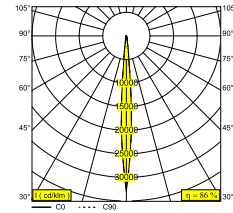

[View on website](#)

General info

LOCATION	indoor
INSTALLATION	Mains voltage track Mains voltage track mounted
INGRESS PROTECTION	IP20
WEIGHT (KG)	1.9
ADJUSTABILITY	0° to 90° swiveling, 355° rotatable
INFORMATION	9 x LENS SP-8° INCL.DIMMABLE LED POWER SUPPLY 900mA-DC 3F MULTI ADAPTER

Electrical info

ELECTRICAL CLASS	110-240V / 50-60Hz
CLASS	I
POWER SUPPLY	YES
DIM TYPE	control button on luminaire
ENERGY CLASS	E

Lightsource info

LIGHTSOURCE NAME	LED
LIGHTSOURCE	LED cluster 23,4W / CRI>90 (R9: 64) / 3000K / 2654lm
TM-30 VALUES	Rf: 92 / Rg: 99
SDCM	SDCM3
RISKGROUP	RG2
LM80	L80 > 150000
BEAMANGLE	8°
LED TECHNICS (LIGHT SOURCE)	2654lm // 23,4W // 113lm/W
LED TECHNICS (LUMINAIRE)	2294lm // 26,9W // 85lm/W

Requirements

TRACK 3F DIM

Accessories

FRAGMA 4X4 HONEYCOMB

For detailed installation instructions, please consult the manual : [23616_XXXP_HAND.pdf](#)