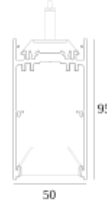

DELTALIGHT

OML50 C - PROFILE

31100 0000 W

AVAILABLE IN

ALU ANODIZED 31100 0000 ANO

BLACK 31100 0000 B

WHITE 31100 0000 W

[View on website](#)

General info

LOCATION	indoor
INSTALLATION	Ceiling Suspended
WEIGHT (KG)	1.8
INFORMATION	MAX.L / PROFILE : 6m

Electrical info

CLASS	I
CERTIFICATES	EPD

Requirements

OML50 - PC SBL PROFILE HE
OML50 - COVER PROFILE