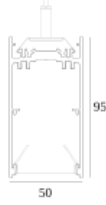

DELTALIGHT

OML50 C - PROFILE

31100 0000 ANO

AVAILABLE IN

ALU ANODIZED 31100 0000 ANO

BLACK 31100 0000 B

WHITE 31100 0000 W

 [View on website](#)

General info

LOCATION	indoor
INSTALLATION	Ceiling Suspended
WEIGHT (KG)	1.8
INFORMATION	MAX.L / PROFILE : 6m

Electrical info

CLASS	I
CERTIFICATES	EPD

Requirements

OML50 - PC SBL PROFILE HE
OML50 - COVER PROFILE