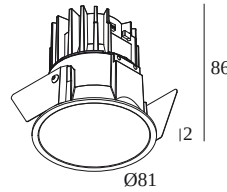

DEEP RINGO SOFT 93045

19437 9030 BRA

AVAILABLE IN

BLACK 19437 9030 B

BRUSHED ALU 19437 9030 BRA

BRUSHED ANTHRACITE 19437 9030 BRAT

BRUSHED BROWN BRONZE 19437 9030 BRBB

BRUSHED COPPER 19437 9030 BRCU

BRUSHED GOLD 19437 9030 BRG

BRUSHED OLD BRONZE 19437 9030 BROB

CREAM 19437 9030 CR

FLEMISH BRONZE 19437 9030 FBR

FLEMISH GOLD 19437 9030 FG

GOLD COLOURED 19437 9030 GC

PIANO BLACK 19437 9030 PB

WHITE 19437 9030 W