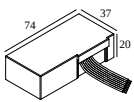

Min current | Max current

**300 48 500 ED1** LED POWER CONVERTER 48V-DC to 500 mA-DC / 22W DIM1

2

Dimtype: 1-10V

Cutout dimension (mm): 30

**300 48 500 ED5** LED POWER CONVERTER 48V-DC to 500 mA-DC / 22W DIM5