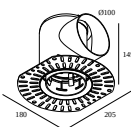

15212 2000 MOUNTING KIT R82 TRIMLESS O.F.A.

Uitsparingsmaat (mm): 105

Montage kit spanplafond

15212 0070 MOUNTING KIT R82 TRIMLESS CSC

15212 0150 MOUNTING KIT R82 TRIMLESS WSC

Montage kit - side air + light