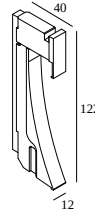

INLET TRIMLESS XS 930

13211 9300 W-W

AVAILABLE IN

BLACK-WHITE 13211 9300 B-W

GOLD COLORED-WHITE 13211 9300 GC-W

WHITE-WHITE 13211 9300 W-W

[View on website](#)

General info

LOCATION	indoor
INSTALLATION	Wall Recessed
CUTOUT SHAPE/SIZE (MM)	rectangle - KIT
RECESSED DEPTH (MM)	50
INGRESS PROTECTION	IP20
WEIGHT (KG)	0.1
ADJUSTABILITY	non adjustable
INFORMATION	EXCL.LED POWER SUPPLY 180mA-DC

Requirements

MOUNTING KIT INLET TRIMLESS XS
LED POWER SUPPLY 180mA-DC (Remote)

For detailed installation instructions, please consult the manual : [13211_XXX0_HAND.pdf](#)

DELTALIGHT

INLET TRIMLESS XS 930

Min current | Max current

21012 0080 LED POWER SUPPLY MULTI POWER 60-360mA-DC

15(14)

Dimtype: non-dimmable

Cutout dimension (mm): 40

Mounting kits

13210 0010 MOUNTING KIT INLET TRIMLESS XS

Cutout dimension (mm): 30 x 135