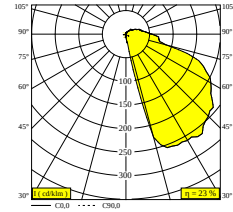

INLET TRIMLESS XS 930

13211 9300 W-W

AVAILABLE IN

BLACK-WHITE 13211 9300 B-W

GOLD COLORED-WHITE 13211 9300 GC-W

WHITE-WHITE 13211 9300 W-W

[View on website](#)

General info

LOCATION	indoor
INSTALLATION	Wall Recessed
CUTOUT SHAPE/SIZE (MM)	rectangle - KIT
RECESSED DEPTH (MM)	50
INGRESS PROTECTION	IP20
WEIGHT (KG)	0.1
ADJUSTABILITY	non adjustable
INFORMATION	EXCL.LED POWER SUPPLY 180mA-DC