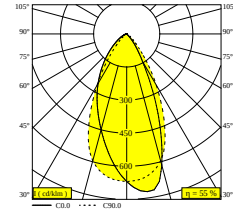

 [View on website](#)

General info	
<b>LOCATION</b>	indoor
<b>INSTALLATION</b>	Ceiling Semi-recessed
<b>CUTOUT SHAPE/SIZE (MM)</b>	round - 43
<b>RECESSED DEPTH (MM)</b>	40
<b>INGRESS PROTECTION</b>	IP20
<b>WEIGHT (KG)</b>	0.3
<b>ADJUSTABILITY</b>	0° to 85° swiveling, 355° rotatable
<b>INFORMATION</b>	WALLWASH LENS EXCL.LED POWER SUPPLY 350mA-DC
Electrical info	
<b>CLASS</b>	III
<b>DIM TYPE</b>	depending on power supply
<b>ENERGY CLASS</b>	E
<b>CERTIFICATES</b>	LCA
Lightsource info	
<b>LIGHTSOURCE NAME</b>	LED
<b>LIGHTSOURCE</b>	LED array 5,8W / CRI>90 (R9: 52) / 3000K / 787lm
<b>TM-30 VALUES</b>	rf: 90 / Rg: 99
<b>SDCM</b>	SDCM1
<b>RISKGROUP</b>	RG1
<b>LM80</b>	L90B10 > 50000
<b>LED TECHNICS (LIGHT SOURCE)</b>	787lm // 5,8W // 135lm/W
<b>LED TECHNICS (LUMINAIRE)</b>	431lm // 6,7W // 65lm/W