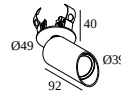

 [View on website](#)

General info	
<b>LOCATION</b>	indoor
<b>INSTALLATION</b>	Ceiling Semi-recessed
<b>CUTOUT SHAPE/SIZE (MM)</b>	round - 43
<b>RECESSED DEPTH (MM)</b>	40
<b>INGRESS PROTECTION</b>	IP20
<b>WEIGHT (KG)</b>	0.3
<b>ADJUSTABILITY</b>	0° to 85° swiveling, 355° rotatable
<b>INFORMATION</b>	WALLWASH LENS EXCL.LED POWER SUPPLY 350mA-DC
Electrical info	
<b>CLASS</b>	III
<b>DIM TYPE</b>	depending on power supply
<b>ENERGY CLASS</b>	E
<b>CERTIFICATES</b>	LCA
Lightsource info	
<b>LIGHTSOURCE NAME</b>	LED
<b>LIGHTSOURCE</b>	LED array 5,8W / CRI>90 (R9: 52) / 3000K / 787lm
<b>TM-30 VALUES</b>	rf: 90 / Rg: 99
<b>SDCM</b>	SDCM1
<b>RISKGROUP</b>	RG1
<b>LM80</b>	L90B10 > 50000
<b>LED TECHNICS (LIGHT SOURCE)</b>	787lm // 5,8W // 135lm/W
<b>LED TECHNICS (LUMINAIRE)</b>	431lm // 6,7W // 65lm/W

Min current | Max current

**300 48 350 ED1** LED POWER CONVERTER 48V-DC to 350 mA-DC / 15W DIM1

2

Dimtype: 1-10V

Cutout dimension (mm): 30

**300 48 350 ED5** LED POWER CONVERTER 48V-DC to 350 mA-DC / 15W DIM5

2

Dimtype: DALI

Cutout dimension (mm): 45

**300 48 350 MDL** LED POWER CONVERTER 48V-DC to 350 mA-DC / 15W MDL

2

Dimtype: non-dimmable

Cutout dimension (mm): 30

**300 48 350 WDL** LED POWER CONVERTER 48V-DC to 350 mA-DC / 15W WDL