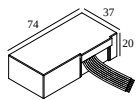

Min current | Max current

**300 48 350 ED1** LED POWER CONVERTER 48V-DC to 350 mA-DC / 15W DIM1

2

Dimtype: 1-10V

Cutout dimension (mm): 30

**300 48 350 ED5** LED POWER CONVERTER 48V-DC to 350 mA-DC / 15W DIM5