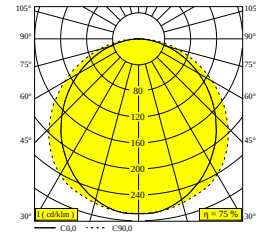

D-LINER 19 SBL LOC2 620 940 RD

32043 9400 B

AVAILABLE IN
BLACK 32043 9400 B

 [View on website](#)

General info

LOCATION	indoor
INSTALLATION	Ceiling Recessed
INGRESS PROTECTION	IP20
WEIGHT (KG)	0
ADJUSTABILITY	non adjustable
INFORMATION	EXCL.LED POWER SUPPLY 390mA-DC INCL.1 x CABLE 2 x 0,75mm ² - 0,5m + WIELAND PLUG GST08i2 male green