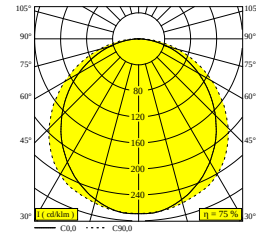

[View on website](#)

General info

LOCATION	indoor
INSTALLATION	Ceiling Recessed
INGRESS PROTECTION	IP20
WEIGHT (KG)	0
ADJUSTABILITY	non adjustable
INFORMATION	EXCL.LED POWER SUPPLY 260mA-DC INCL.1 x CABLE 2 x 0,75mm² - 0,5m + WIELAND PLUG GST08i2 male green

Electrical info

CLASS	III
ENERGY CLASS	F

Lightsource info

LIGHTSOURCE NAME	LED
LIGHTSOURCE	LED flex 10W / CRI>90 (R9: 59) / 4000K / 1050lm
SDCM	SDCM3
LM80	L70 > 30000
LED TECHNICS (LIGHT SOURCE)	1050lm // 10W // 124lm/W
LED TECHNICS (LUMINAIRE)	788lm // 11,5W // 68lm/W

Requirements

LED POWER SUPPLY SET LOC PARALLEL

Options

CONNECTING CABLE LOC PARALLEL

For detailed installation instructions, please consult the manual : [32041_XXX0_HAND.pdf](#)