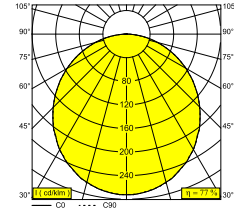

SUPERNOVA FLAT 95 930 DIM5

20635 9305 B

AVAILABLE IN

BLACK 20635 9305 B

WHITE 20635 9305 W

 [View on website](#)

General info

LOCATION	indoor
INSTALLATION	Ceiling Surface mounted,Ceiling Suspended
INGRESS PROTECTION	IP20
WEIGHT (KG)	15.9
ADJUSTABILITY	non adjustable
INFORMATION	INCL.PC SBL INCL.DIMMABLE LED POWER SUPPLY 2800mA

Electrical info

ELECTRICAL	220-240V / 0 50-60Hz
CLASS	I
POWER SUPPLY	YES
DIM TYPE	DALI
ENERGY CLASS	E
CERTIFICATES	CB, ENEC, LCA, RCM

Lightsource info

LIGHTSOURCE NAME	LED
LIGHTSOURCE	LED cluster 123,7W / CRI>90 (R9: 68) / 3000K / 16507lm
TM-30 VALUES	Rf: 89 / Rg: 97
SDCM	SDCM3
LM80	L70 > 60000
LED TECHNICS (LIGHT SOURCE)	16507lm // 123,7W // 133lm/W
LED TECHNICS (LUMINAIRE)	12659lm // 142,3W // 89lm/W