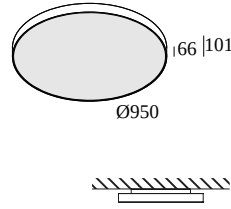

SUPERNOVA FLAT 95 930 DIM5

20635 9305 B

AVAILABLE IN

BLACK 20635 9305 B

WHITE 20635 9305 W

 [View on website](#)

General info

LOCATION	indoor
INSTALLATION	Ceiling Surface mounted,Ceiling Suspended
INGRESS PROTECTION	IP20
WEIGHT (KG)	15.9
ADJUSTABILITY	non adjustable
INFORMATION	INCL.PC SBL INCL.DIMMABLE LED POWER SUPPLY 2800mA