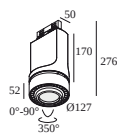

313 031 21 832 ADM ED5 YOU-TURN ON OPTO 30 83033 ADM DIM5