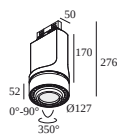

SPYCO Hi ADM

414 353 10 ADM SPYCO Hi ADM

SUPER-OH XS PIVOT ADM

308 22 03 83 ADM ED8 SUPER-OH! XS PIVOT 39 ADM DIM8

SUPERNOVA XS PIVOT ADM

274 88 3224 ADM ED5 SUPERNOVA XS PIVOT 330 ADM DIM5

TRACK 3F DIM ON

200 12 420 TRACK 3F DIM ON 2m

YOU-TURN ADM

313 031 21 821 ADM ED5 YOU-TURN ON OPTO 30 82715 ADM DIM5

313 031 21 822 ADM ED5 YOU-TURN ON OPTO 30 82733 ADM DIM5

DELTALIGHT

TRACK 3F DIM ON 3m

200 12 430 W

313 031 21 823 ADM ED5 YOU-TURN ON OPTO 30 82755 ADM DIM5