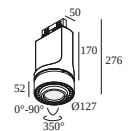

YOU-TURN ADM

313 031 21 821 ADM ED5 YOU-TURN ON OPTO 30 82715 ADM DIM5