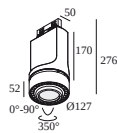

SPYCO Hi ADM

414 353 10 ADM SPYCO Hi ADM

SUPER-OH XS PIVOT ADM

308 22 03 83 ADM ED8 SUPER-OH! XS PIVOT 39 ADM DIM8

SUPERNOVA XS PIVOT ADM

274 88 3224 ADM ED5 SUPERNOVA XS PIVOT 330 ADM DIM5

TRACK 3F DIM ON

200 12 420 TRACK 3F DIM ON 2m

YOU-TURN ADM

313 031 21 821 ADM ED5 YOU-TURN ON OPTO 30 82715 ADM DIM5

313 031 21 822 ADM ED5 YOU-TURN ON OPTO 30 82733 ADM DIM5

DELTALIGHT

TRACK 3F DIM ON 3m

200 12 430 W

313 031 21 823 ADM ED5 YOU-TURN ON OPTO 30 82755 ADM DIM5