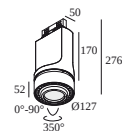

SPYCO Hi ADM

414 353 10 ADM SPYCO Hi ADM

SUPER-OH XS PIVOT ADM

308 22 03 83 ADM ED8 SUPER-OH! XS PIVOT 39 ADM DIM8

SUPERNOVA XS PIVOT ADM

274 88 3224 ADM ED5 SUPERNOVA XS PIVOT 330 ADM DIM5

TRACK 3F DIM ON

200 12 420 TRACK 3F DIM ON 2m

YOU-TURN ADM

313 031 21 821 ADM ED5 YOU-TURN ON OPTO 30 82715 ADM DIM5

313 031 21 822 ADM ED5 YOU-TURN ON OPTO 30 82733 ADM DIM5

DELTALIGHT

TRACK 3F DIM ON 3m

200 12 430 W

313 031 21 823 ADM ED5 YOU-TURN ON OPTO 30 82755 ADM DIM5