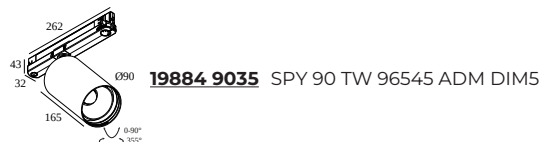

DELTALIGHT

TRACK 3F DIM ON 3m

200 12 430 W

SPY 66 LP/MP ADM

SPY 66 WALLWASH ADM

SPY 90 ADM

SPY ADM