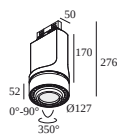

DELTALIGHT

TRACK 3F DIM ON 3m

200 12 430 W

313 031 21 823 ADM ED5 YOU-TURN ON OPTO 30 82755 ADM DIM5