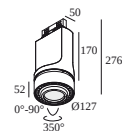

313 031 21 822 ADM ED5 YOU-TURN ON OPTO 30 82733 ADM DIM5