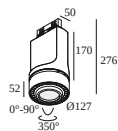

313 031 21 831 ADM ED5 YOU-TURN ON OPTO 30 83015 ADM DIM5