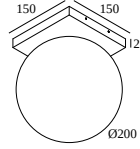

OONO ON E27

29622 0000 W

AVAILABLE IN
BLACK 29622 0000 B
WHITE 29622 0000 W

[View on website](#)

General info

LOCATION	indoor
INSTALLATION	Ceiling Surface mounted
INGRESS PROTECTION	IP20
WEIGHT (KG)	2.7
ADJUSTABILITY	non adjustable

Electrical info

	1 x T45-LED Filament max.8W
CLASS	I

Lightsource info

LIGHTSOURCE NAME	E27

Remarks

lamp not included

For detailed installation instructions, please consult the manual : [29622_0000_HAND.pdf](#)

FINISH YOUR SPECIFICATION

LED retrofit lamps

21024 0280 LED FILAMENT T45 E27 8W 2700K - MIST

Dimtype: mains (phase cut-off)