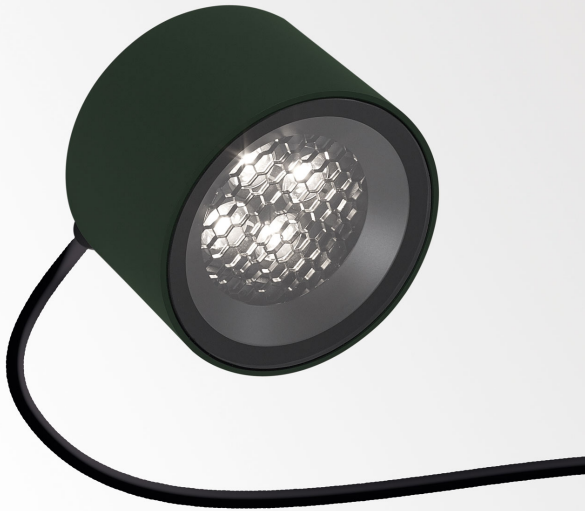

FRAX SB 93014 HONEYCOMB

26000 9320 PGR

AVAILABLE IN

FLEMISH BRONZE OUTDOOR 26000 9320 FBRX

ANTHRACITE 26000 9320 N

PINE GREEN 26000 9320 PGR

[View on website](#)

General info

LOCATION	outdoor
INSTALLATION	Floor Surface mounted, Wall Surface mounted
INGRESS PROTECTION	IP65
PROTECTION AGAINST MECHANICAL IMPACT	IK06
WEIGHT (KG)	1.3
ADJUSTABILITY	0° to 120° swiveling, 360° rotatable
INFORMATION	4 x LENS SP-14° INCL.LED POWER SUPPLY 700mA-DC INCL.HONEYCOMB INCL.1 x CABLE H05 RN-F 3 x 1mm ² 2m