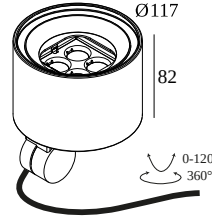

FRAX SB 93014 HONEYCOMB

26000 9320 PGR

AVAILABLE IN

FLEMISH BRONZE OUTDOOR 26000 9320 FBRX

ANTHRACITE 26000 9320 N

PINE GREEN 26000 9320 PGR

[View on website](#)

General info

LOCATION	outdoor
INSTALLATION	Floor Surface mounted, Wall Surface mounted
INGRESS PROTECTION	IP65
PROTECTION AGAINST MECHANICAL IMPACT	IK06
WEIGHT (KG)	1.3
ADJUSTABILITY	0° to 120° swiveling, 360° rotatable
INFORMATION	4 x LENS SP-14° INCL.LED POWER SUPPLY 700mA-DC INCL.HONEYCOMB INCL.1 x CABLE H05 RN-F 3 x 1mm² 2m

Electrical info

ELECTRICAL	220-240V / 50-60Hz
CLASS	I
POWER SUPPLY	YES
DIM TYPE	non-dimmable
ENERGY CLASS	D
CERTIFICATES	CB, ENEC, EPD, RCM

Lightsource info

LIGHTSOURCE NAME	LED
LIGHTSOURCE	LED cluster 8W / CRI>90 (R9: 60) / 3000K / 961lm
TM-30 VALUES	Rf: 92 / Rg: 99
SDCM	SDCM3
RISKGROUP	RG2
LM80	L80 > 150000
BEAMANGLE	14°
LED TECHNICS (LIGHT SOURCE)	961lm // 8W // 120lm/W
LED TECHNICS (LUMINAIRE)	653lm // 9,2W // 71lm/W

Requirements

FRAX BRACKET
FRAX PIN
FRAX STRAP

Options

FRAX ANTI VANDAL SCREWS

Accessories

FRAX S KAP