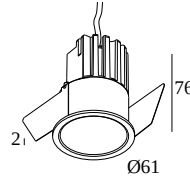

MINI DEEP RINGO II 93018

19423 9310 BRCU

AVAILABLE IN

BLACK 19423 9310 B

BRUSHED ALU 19423 9310 BRA

BRUSHED ANTHRACITE 19423 9310 BRAT

BRUSHED BROWN BRONZE 19423 9310 BRBB

BRUSHED COPPER 19423 9310 BRCU

BRUSHED GOLD 19423 9310 BRG

BRUSHED OLD BRONZE 19423 9310 BROB

CREAM 19423 9310 CR

FLEMISH BRONZE 19423 9310 FBR

FLEMISH GOLD 19423 9310 FG

WHITE 19423 9310 W