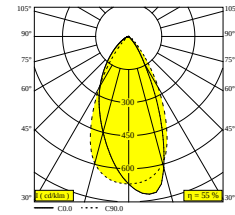

[View on website](#)

General info

LOCATION	indoor
INSTALLATION	Ceiling Semi-recessed
CUTOUT SHAPE/SIZE (MM)	round - 43
RECESSED DEPTH (MM)	40
INGRESS PROTECTION	IP20
WEIGHT (KG)	0.3
ADJUSTABILITY	0° to 85° swiveling, 355° rotatable
INFORMATION	WALLWASH LENS EXCL.DIMMABLE LED POWER SUPPLY 350mA-DC

Electrical info

CLASS	III
DIM TYPE	depending on power supply
ENERGY CLASS	F
CERTIFICATES	LCA

Lightsource info

LIGHTSOURCE NAME	LED
LIGHTSOURCE	LED array 6W / CRI>90 (R9: 50) / 3000K-1800K / 623lm
TM-30 VALUES	rf: 90 / Rg: 99
SDCM	SDCM2
RISKGROUP	RG1
LM80	L90B10 > 50000
LED TECHNICS (LIGHT SOURCE)	623lm // 6W // 105lm/W
LED TECHNICS (LUMINAIRE)	341lm // 6,9W // 49lm/W

Requirements

LED POWER SUPPLY 350mA-DC DIM