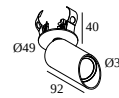

SPY 39 CLIP WALLWASH SOFT 930

24153 9000 FW

AVAILABLE IN

BLACK-BLACK 24153 9000 B-B
BRUSHED ALU-BLACK 24153 9000 BRA-B
BRUSHED ANTHRACITE-BLACK 24153 9000 BRAT-B
BRUSHED COPPER-BLACK 24153 9000 BRCU-B
BRUSHED GOLD-BLACK 24153 9000 BRG-B
BRUSHED OLD BRONZE-BLACK 24153 9000 BROB-B
FLEMISH BRONZE-BLACK 24153 9000 FBR-B
FLEMISH GOLD-BLACK 24153 9000 FG-B
FULL WHITE 24153 9000 FW
GOLD COLORED-BLACK 24153 9000 GC-B
WHITE-WHITE 24153 9000 W-W

[View on website](#)

General info

LOCATION	indoor
INSTALLATION	Ceiling Semi-recessed
CUTOUT SHAPE/SIZE (MM)	round - 43
RECESSED DEPTH (MM)	40
INGRESS PROTECTION	IP20
WEIGHT (KG)	0.3
ADJUSTABILITY	0° to 85° swiveling, 355° rotatable
INFORMATION	WALLWASH LENS EXCL.DIMMABLE LED POWER SUPPLY 350mA-DC

Electrical info

CLASS	III
DIM TYPE	depending on power supply
ENERGY CLASS	F
CERTIFICATES	LCA

Lightsource info

LIGHTSOURCE NAME	LED
LIGHTSOURCE	LED array 6W / CRI>90 (R9: 50) / 3000K-1800K / 623lm
TM-30 VALUES	rf: 90 / Rg: 99
SDCM	SDCM2
RISKGROUP	RG1
LM80	L90B10 > 50000
LED TECHNICS (LIGHT SOURCE)	623lm // 6W // 105lm/W
LED TECHNICS (LUMINAIRE)	341lm // 6,9W // 49lm/W

Requirements

LED POWER SUPPLY 350mA-DC DIM