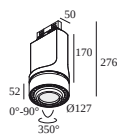

DELTALIGHT

TRACK 3F DIM ON 2m

200 12 420 W

313 031 21 823 ADM ED5 YOU-TURN ON OPTO 30 82755 ADM DIM5