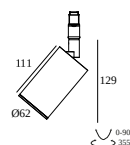

COMPATIBELE ARMATUREN

DUMMY

---

421 152 811 92 MDL M20/M26 - SPY FOCUS 927 MDL