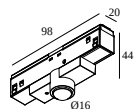

21032 0040 M - WIRELESS PRESENCE AND DAYLIGHT SENSOR