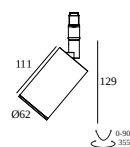

421 152 811 93 MDL M20/M26 - SPY FOCUS 930 MDL

SPLITLINE M/SHIFTLINE M - CUPPA