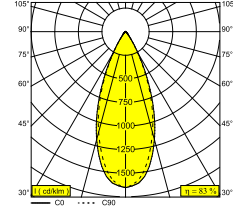

ENTERO RD-S TRIMLESS HE 93040

28486 9330 B

AVAILABLE IN

BLACK 28486 9330 B

FULL WHITE 28486 9330 FW

GOLD COLOURED 28486 9330 GC

[View on website](#)

General info

LOCATION	indoor
INSTALLATION	Ceiling Recessed
CUTOUT SHAPE/SIZE (MM)	round - Ø KIT
RECESSED DEPTH (MM)	105
INGRESS PROTECTION	IP20
WEIGHT (KG)	0.25
ADJUSTABILITY	0° to 30° swiveling, 355° rotatable
INFORMATION	LENS WFL-40° EXCL.LED POWER SUPPLY 350mA-DC

Electrical info

CLASS	III
DIM TYPE	depending on power supply
ENERGY CLASS	D
CERTIFICATES	CB, ENEC, EPD

Lightsource info

LIGHTSOURCE NAME	LED
LIGHTSOURCE	LED array 6W / CRI>90 (R9: 50) / 3000K / 945lm
TM-30 VALUES	rf: 96 / Rg: 99
SDCM	SDCM2
RISKGROUP	RG1
LM80	L90B10 > 50000
BEAMANGLE	40°
LED TECHNICS (LIGHT SOURCE)	945lm // 6W // 157lm/W
LED TECHNICS (LUMINAIRE)	805lm // 6,9W // 117lm/W

Remarks

High Efficacy : > 100lm/W

Requirements

MOUNTING KIT ENTERO ROUND S
MOUNTING KIT AIR 105
LED POWER SUPPLY 350mA-DC DIM

For detailed installation instructions, please consult the manual : [28486_XXX0_HAND.pdf](#)