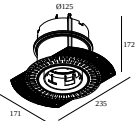

Cutout dimension (mm): 55

Mounting kits

28400 0010 MOUNTING KIT ENTERO RD-S O.F.A.

Cutout dimension (mm): 105

28500 0220 MOUNTING KIT DEEP ENTERO RD-S TRIMLESS

Cutout dimension (mm): 133

DELTALIGHT

ENTERO RD-S TRIMLESS HE 93040

28486 9330 B

Mounting kits stretched ceiling

28400 0070 MOUNTING KIT ENTERO RD-S CSC

28400 0130 MOUNTING KIT ENTERO RD-S WSC

Mounting kits side air + light

29810 0110 MOUNTING KIT SIDE AIR 105

Cutout dimension (mm): 168

Mounting kits top air + light

29810 0130 MOUNTING KIT TOP AIR 105

Cutout dimension (mm): 135

Mounting kits side air only

29810 0100 MOUNTING KIT SIDE AIR ONLY 1

Cutout dimension (mm): 168

Mounting kits top air only