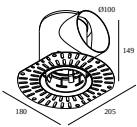

Cutout dimension (mm): 55

21012 0520 LED POWER SUPPLY 350mA-DC / 8W

1(0)

Dimtype: non-dimmable

Cutout dimension (mm): 47

21012 0575 LED POWER SUPPLY MULTI POWER DIM5

2->3(2)

Dimtype: DALI

Cutout dimension (mm): 55

Mounting kits

28400 0010 MOUNTING KIT ENTERO RD-S O.F.A.

Cutout dimension (mm): 105

28500 0220 MOUNTING KIT DEEP ENTERO RD-S TRIMLESS

Cutout dimension (mm): 133

DELTALIGHT

ENTERO RD-S TRIMLESS HE 93040

28486 9330 B

Mounting kits stretched ceiling

28400 0070 MOUNTING KIT ENTERO RD-S CSC

28400 0130 MOUNTING KIT ENTERO RD-S WSC

Mounting kits side air + light

29810 0110 MOUNTING KIT SIDE AIR 105

Cutout dimension (mm): 168

Mounting kits top air + light

29810 0130 MOUNTING KIT TOP AIR 105

Cutout dimension (mm): 135

Mounting kits side air only

29810 0100 MOUNTING KIT SIDE AIR ONLY 1

Cutout dimension (mm): 168

Mounting kits top air only