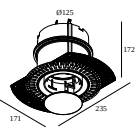

Cutout dimension (mm): 55

Mounting kits

28400 0010 MOUNTING KIT ENTERO RD-S O.F.A.

Cutout dimension (mm): 105

28500 0220 MOUNTING KIT DEEP ENTERO RD-S TRIMLESS

Cutout dimension (mm): 133

DELTALIGHT

ENTERO RD-S TRIMLESS HE 93040

28486 9330 B

Mounting kits stretched ceiling

28400 0070 MOUNTING KIT ENTERO RD-S CSC

28400 0130 MOUNTING KIT ENTERO RD-S WSC

Mounting kits side air + light

29810 0110 MOUNTING KIT SIDE AIR 105

Cutout dimension (mm): 168

Mounting kits top air + light

29810 0130 MOUNTING KIT TOP AIR 105

Cutout dimension (mm): 135

Mounting kits side air only

29810 0100 MOUNTING KIT SIDE AIR ONLY 1

Cutout dimension (mm): 168

Mounting kits top air only

29810 0200 MOUNTING KIT TOP AIR ONLY 1

Cutout dimension (mm): 135

DELTALIGHT

ENTERO RD-S TRIMLESS HE 93040

28486 9330 B

Mounting kits no air

29810 0120 MOUNTING KIT NO AIR 105

Cutout dimension (mm): 168