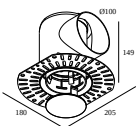

Cutout dimension (mm): 55

Mounting kits

28400 0010 MOUNTING KIT ENTERO RD-S O.F.A.

Cutout dimension (mm): 105

28500 0220 MOUNTING KIT DEEP ENTERO RD-S TRIMLESS

Cutout dimension (mm): 133

DELTALIGHT

ENTERO RD-S TRIMLESS HE 93040

28486 9330 B

Mounting kits stretched ceiling

28400 0070 MOUNTING KIT ENTERO RD-S CSC

28400 0130 MOUNTING KIT ENTERO RD-S WSC

Mounting kits side air + light

29810 0110 MOUNTING KIT SIDE AIR 105

Cutout dimension (mm): 168

Mounting kits top air + light

29810 0130 MOUNTING KIT TOP AIR 105

Cutout dimension (mm): 135

Mounting kits side air only

29810 0100 MOUNTING KIT SIDE AIR ONLY 1

Cutout dimension (mm): 168

Mounting kits top air only

29810 0200 MOUNTING KIT TOP AIR ONLY 1

Cutout dimension (mm): 135

DELTALIGHT

ENTERO RD-S TRIMLESS HE 93040

28486 9330 B

Mounting kits no air

29810 0120 MOUNTING KIT NO AIR 105

Cutout dimension (mm): 168