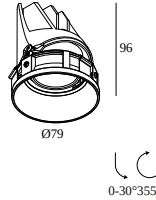

ENTERO RD-S TRIMLESS HE 93040

28486 9330 B

AVAILABLE IN

BLACK 28486 9330 B

FULL WHITE 28486 9330 FW

GOLD COLOURED 28486 9330 GC