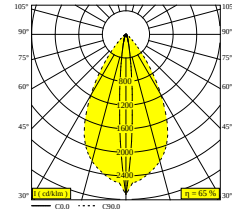

NOCTA RD80 DOWN-UP WFL 930 DIM5

30116 9305 FBRX

AVAILABLE IN

ALU GREY 30116 9305 A

BLACK 30116 9305 B

FLEMISH BRONZE OUTDOOR 30116 9305 FBRX

ANTHRACITE 30116 9305 N

WHITE 30116 9305 W

[View on website](#)

General info

LOCATION	outdoor
INSTALLATION	Wall Surface mounted
INGRESS PROTECTION	IP65
PROTECTION AGAINST MECHANICAL IMPACT	IK06
WEIGHT (KG)	1.4
ADJUSTABILITY	non adjustable
INFORMATION	INCL.4 x LENS INCL.DIMMABLE LED POWER SUPPLY 700 mA-DC