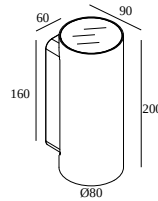

NOCTA RD80 DOWN-UP WFL 930 DIM5

30116 9305 FBRX

AVAILABLE IN

ALU GREY 30116 9305 A

BLACK 30116 9305 B

FLEMISH BRONZE OUTDOOR 30116 9305 FBRX

ANTHRACITE 30116 9305 N

WHITE 30116 9305 W

[View on website](#)

General info

LOCATION	outdoor
INSTALLATION	Wall Surface mounted
INGRESS PROTECTION	IP65
PROTECTION AGAINST MECHANICAL IMPACT	IK06
WEIGHT (KG)	1.4
ADJUSTABILITY	non adjustable
INFORMATION	INCL.4 x LENS INCL.DIMMABLE LED POWER SUPPLY 700 mA-DC