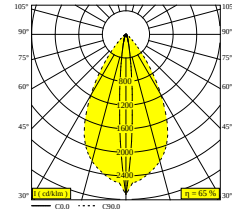

NOCTA RD80 DOWN-UP WFL 930 DIM5

30116 9305 A

AVAILABLE IN

ALU GREY 30116 9305 A

BLACK 30116 9305 B

FLEMISH BRONZE OUTDOOR 30116 9305 FBRX

ANTHRACITE 30116 9305 N

WHITE 30116 9305 W

[View on website](#)

General info

LOCATION	outdoor
INSTALLATION	Wall Surface mounted
INGRESS PROTECTION	IP65
PROTECTION AGAINST MECHANICAL IMPACT	IK06
WEIGHT (KG)	1.4
ADJUSTABILITY	non adjustable
INFORMATION	INCL.4 x LENS INCL.DIMMABLE LED POWER SUPPLY 700 mA-DC