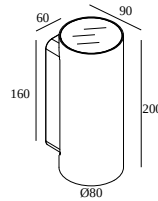

NOCTA RD80 DOWN-UP WFL 930 DIM5

30116 9305 A

AVAILABLE IN

ALU GREY 30116 9305 A

BLACK 30116 9305 B

FLEMISH BRONZE OUTDOOR 30116 9305 FBRX

ANTHRACITE 30116 9305 N

WHITE 30116 9305 W

[View on website](#)

General info

LOCATION	outdoor
INSTALLATION	Wall Surface mounted
INGRESS PROTECTION	IP65
PROTECTION AGAINST MECHANICAL IMPACT	IK06
WEIGHT (KG)	1.4
ADJUSTABILITY	non adjustable
INFORMATION	INCL.4 x LENS INCL.DIMMABLE LED POWER SUPPLY 700 mA-DC