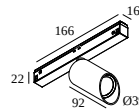

0-85°/355°

 [View on website](#)

General info	
LOCATION	indoor
INSTALLATION	Low voltage systems Low voltage system mounted
INGRESS PROTECTION	IP20
WEIGHT (KG)	0.3
ADJUSTABILITY	0° to 85° swiveling, 360° rotatable
INFORMATION	WALLWASH LENS EXCL.LED POWER SUPPLY 48V-DC
Electrical info	
ELECTRICAL	48V-DC
CLASS	III
DIM TYPE	DALI
ENERGY CLASS	E
Lightsource info	
LIGHTSOURCE NAME	LED
LIGHTSOURCE	LED array 5,8W / CRI>90 (R9: 52) / 3000K / 787lm
TM-30 VALUES	rf: 90 / Rg: 99
SDCM	SDCM1
RISKGROUP	RG1
LM80	L90B10 > 50000
LED TECHNICS (LIGHT SOURCE)	787lm // 5,8W // 135lm/W
LED TECHNICS (LUMINAIRE)	431lm // 6,7W // 65lm/W
Requirements	
LED POWER SUPPLY 48V-DC	

10

Dimtype: non-dimmable

Cutout dimension (mm): 40

21012 0240 LED POWER SUPPLY 48V-DC / 200W

20

Dimtype: non-dimmable

Cutout dimension (mm): 40

COMPATIBLE COMPOSABLES