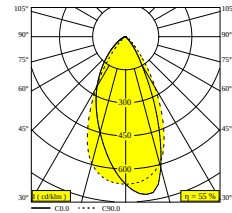

0-85°/355°

 [View on website](#)

General info	
LOCATION	indoor
INSTALLATION	Low voltage systems Low voltage system mounted
INGRESS PROTECTION	IP20
WEIGHT (KG)	0.3
ADJUSTABILITY	0° to 85° swiveling, 360° rotatable
INFORMATION	WALLWASH LENS EXCL.LED POWER SUPPLY 48V-DC
Electrical info	
ELECTRICAL	48V-DC
CLASS	III
DIM TYPE	DALI
ENERGY CLASS	E
Lightsource info	
LIGHTSOURCE NAME	LED
LIGHTSOURCE	LED array 5,8W / CRI>90 (R9: 52) / 3000K / 787lm
TM-30 VALUES	rf: 90 / Rg: 99
SDCM	SDCM1
RISKGROUP	RG1
LM80	L90B10 > 50000
LED TECHNICS (LIGHT SOURCE)	787lm // 5,8W // 135lm/W
LED TECHNICS (LUMINAIRE)	431lm // 6,7W // 65lm/W
Requirements	
LED POWER SUPPLY 48V-DC	