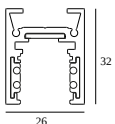

10

Dimtype: non-dimmable

Cutout dimension (mm): 40

21012 0240 LED POWER SUPPLY 48V-DC / 200W

20

Dimtype: non-dimmable

Cutout dimension (mm): 40

COMPATIBLE COMPOSABLES

SHIFTLINE M26L profile (+ SHIFTLINE M26L MATRIX)

Available Colours

23358 0000 SLM26L - PROFILE

23358 0010 SLM26L - PROFILE 1m

23358 0020 SLM26L - PROFILE 2m

DELTALIGHT

M26L - SPY 39 WALLWASH 930 DIM5

23434 9305 BRAT