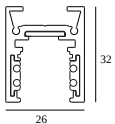

10

Dimtype: non-dimmable

Cutout dimension (mm): 40

21012 0240 LED POWER SUPPLY 48V-DC / 200W

20

Dimtype: non-dimmable

Cutout dimension (mm): 40

COMPATIBLE COMPOSABLES

SHIFTLINE M26L profile (+ SHIFTLINE M26L MATRIX)

Available Colours

23358 0000 SLM26L - PROFILE

23358 0010 SLM26L - PROFILE 1m

23358 0020 SLM26L - PROFILE 2m

DELTALIGHT

M26L - SPY 39 WALLWASH 930 DIM5

23434 9305 BRAT