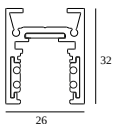

10

Dimtype: non-dimmable

Cutout dimension (mm): 40

21012 0240 LED POWER SUPPLY 48V-DC / 200W

20

Dimtype: non-dimmable

Cutout dimension (mm): 40

COMPATIBLE COMPOSABLES

SHIFTLINE M26L profile (+ SHIFTLINE M26L MATRIX)

Available Colours

23358 0000 SLM26L - PROFILE

23358 0010 SLM26L - PROFILE 1m

23358 0020 SLM26L - PROFILE 2m

DELTALIGHT

M26L - SPY 39 WALLWASH 930 DIM5

23434 9305 BRAT