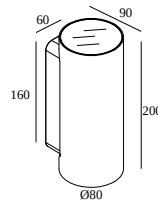

NOCTA RD80 DOWN-UP WFL 930

30116 9300 A

AVAILABLE IN

ALU GREY 30116 9300 A

BLACK 30116 9300 B

FLEMISH BRONZE OUTDOOR 30116 9300 FBRX

ANTHRACITE 30116 9300 N

WHITE 30116 9300 W

[View on website](#)

General info

LOCATION	outdoor
INSTALLATION	Wall Surface mounted
INGRESS PROTECTION	IP65
PROTECTION AGAINST MECHANICAL IMPACT	IK06
WEIGHT (KG)	1.4
ADJUSTABILITY	non adjustable
INFORMATION	INCL.4 x LENS INCL.LED POWER SUPPLY 700 mA-DC