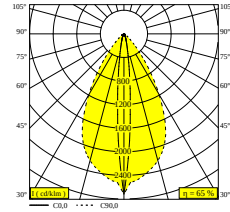

NOCTA RD80 DOWN-UP WFL 930

30116 9300 A

AVAILABLE IN

ALU GREY 30116 9300 A

BLACK 30116 9300 B

FLEMISH BRONZE OUTDOOR 30116 9300 FBRX

ANTHRACITE 30116 9300 N

WHITE 30116 9300 W

[View on website](#)

General info

LOCATION	outdoor
INSTALLATION	Wall Surface mounted
INGRESS PROTECTION	IP65
PROTECTION AGAINST MECHANICAL IMPACT	IK06
WEIGHT (KG)	1.4
ADJUSTABILITY	non adjustable
INFORMATION	INCL.4 x LENS INCL.LED POWER SUPPLY 700 mA-DC