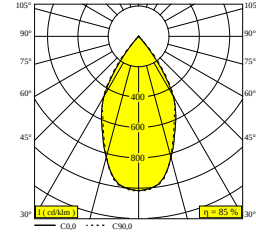

[View on website](#)

General info

LOCATION	indoor
INSTALLATION	Ceiling Recessed
INGRESS PROTECTION	IP20
WEIGHT (KG)	0
ADJUSTABILITY	non adjustable
INFORMATION	24 x REFLECTOR 58° EXCL.LED POWER SUPPLY 260mA-DC INCL.1 x CABLE 2 x 0,75mm² - 0,5m + WIELAND PLUG GST08i2 male green

Electrical info

CLASS	III
ENERGY CLASS	C

Lightsource info

LIGHTSOURCE NAME	LED
LIGHTSOURCE	LED cluster 8,6W / CRI>90 / 4000K / 1577lm
BEAMANGLE	58°
LED TECHNICS (LIGHT SOURCE)	1577lm // 8,6W // 183lm/W
LED TECHNICS (LUMINAIRE)	1342lm // 9,9W // 136lm/W

Requirements

LED POWER SUPPLY SET LOC PARALLEL

Options

CONNECTING CABLE LOC PARALLEL

For detailed installation instructions, please consult the manual : [32023_XXX0_HAND.pdf](#)

CEILING COMPATIBILITY

Ceiling Type

Mounting Kit

Acoustic climate-control ceiling Interlu WEC