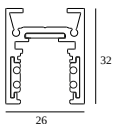

10

Dimtype: non-dimmable

Cutout dimension (mm): 40

21012 0240 LED POWER SUPPLY 48V-DC / 200W

20

Dimtype: non-dimmable

Cutout dimension (mm): 40

COMPATIBLE COMPOSABLES

SHIFTLINE M26L profile (+ SHIFTLINE M26L MATRIX)

Available Colours

23358 0000 SLM26L - PROFILE

23358 0010 SLM26L - PROFILE 1m

23358 0020 SLM26L - PROFILE 2m

DELTALIGHT

M26L - SPY 39 WALLWASH 930 DIM5

23434 9305 BRA