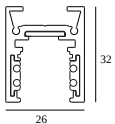

10

Dimtype: non-dimmable

Cutout dimension (mm): 40

21012 0240 LED POWER SUPPLY 48V-DC / 200W

20

Dimtype: non-dimmable

Cutout dimension (mm): 40

COMPATIBLE COMPOSABLES

SHIFTLINE M26L profile (+ SHIFTLINE M26L MATRIX)

Available Colours

23358 0000 SLM26L - PROFILE

23358 0010 SLM26L - PROFILE 1m

23358 0020 SLM26L - PROFILE 2m

DELTALIGHT

M26L - SPY 39 WALLWASH 930 DIM5

23434 9305 BRA