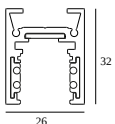

10

Dimtype: non-dimmable

Cutout dimension (mm): 40

21012 0240 LED POWER SUPPLY 48V-DC / 200W

20

Dimtype: non-dimmable

Cutout dimension (mm): 40

COMPATIBLE COMPOSABLES

SHIFTLINE M26L profile (+ SHIFTLINE M26L MATRIX)

Available Colours

23358 0000 SLM26L - PROFILE

23358 0010 SLM26L - PROFILE 1m

23358 0020 SLM26L - PROFILE 2m

DELTALIGHT

M26L - SPY 39 WALLWASH 930 DIM5

23434 9305 BRA