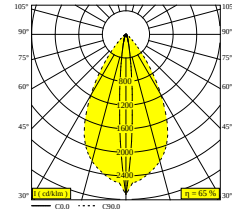

NOCTA RD80 DOWN-UP WFL 927 DIM5

30116 9205 W

AVAILABLE IN

ALU GREY 30116 9205 A

BLACK 30116 9205 B

FLEMISH BRONZE OUTDOOR 30116 9205 FBRX

ANTHRACITE 30116 9205 N

WHITE 30116 9205 W

[View on website](#)

General info

LOCATION	outdoor
INSTALLATION	Wall Surface mounted
INGRESS PROTECTION	IP65
PROTECTION AGAINST MECHANICAL IMPACT	IK06
WEIGHT (KG)	1.4
ADJUSTABILITY	non adjustable
INFORMATION	INCL.4 x LENS INCL.DIMMABLE LED POWER SUPPLY 700 mA-DC