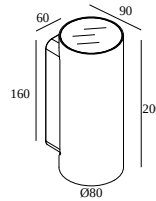

NOCTA RD80 DOWN-UP WFL 927 DIM5

30116 9205 W

AVAILABLE IN

ALU GREY 30116 9205 A

BLACK 30116 9205 B

FLEMISH BRONZE OUTDOOR 30116 9205 FBRX

ANTHRACITE 30116 9205 N

WHITE 30116 9205 W

[View on website](#)

General info

LOCATION	outdoor
INSTALLATION	Wall Surface mounted
INGRESS PROTECTION	IP65
PROTECTION AGAINST MECHANICAL IMPACT	IK06
WEIGHT (KG)	1.4
ADJUSTABILITY	non adjustable
INFORMATION	INCL.4 x LENS INCL.DIMMABLE LED POWER SUPPLY 700 mA-DC