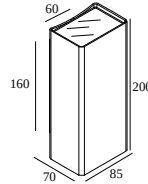

NOCTA SQ85 DOWN-UP SP 927 DIM5

30121 9205 A

AVAILABLE IN

ALU GREY 30121 9205 A

BLACK 30121 9205 B

FLEMISH BRONZE OUTDOOR 30121 9205 FBRX

ANTHRACITE 30121 9205 N

WHITE 30121 9205 W

[View on website](#)

General info

LOCATION	outdoor
INSTALLATION	Wall Surface mounted
INGRESS PROTECTION	IP65
PROTECTION AGAINST MECHANICAL IMPACT	IK06
WEIGHT (KG)	1.4
ADJUSTABILITY	non adjustable
INFORMATION	INCL.4 x LENS INCL.DIMMABLE LED POWER SUPPLY 700 mA-DC